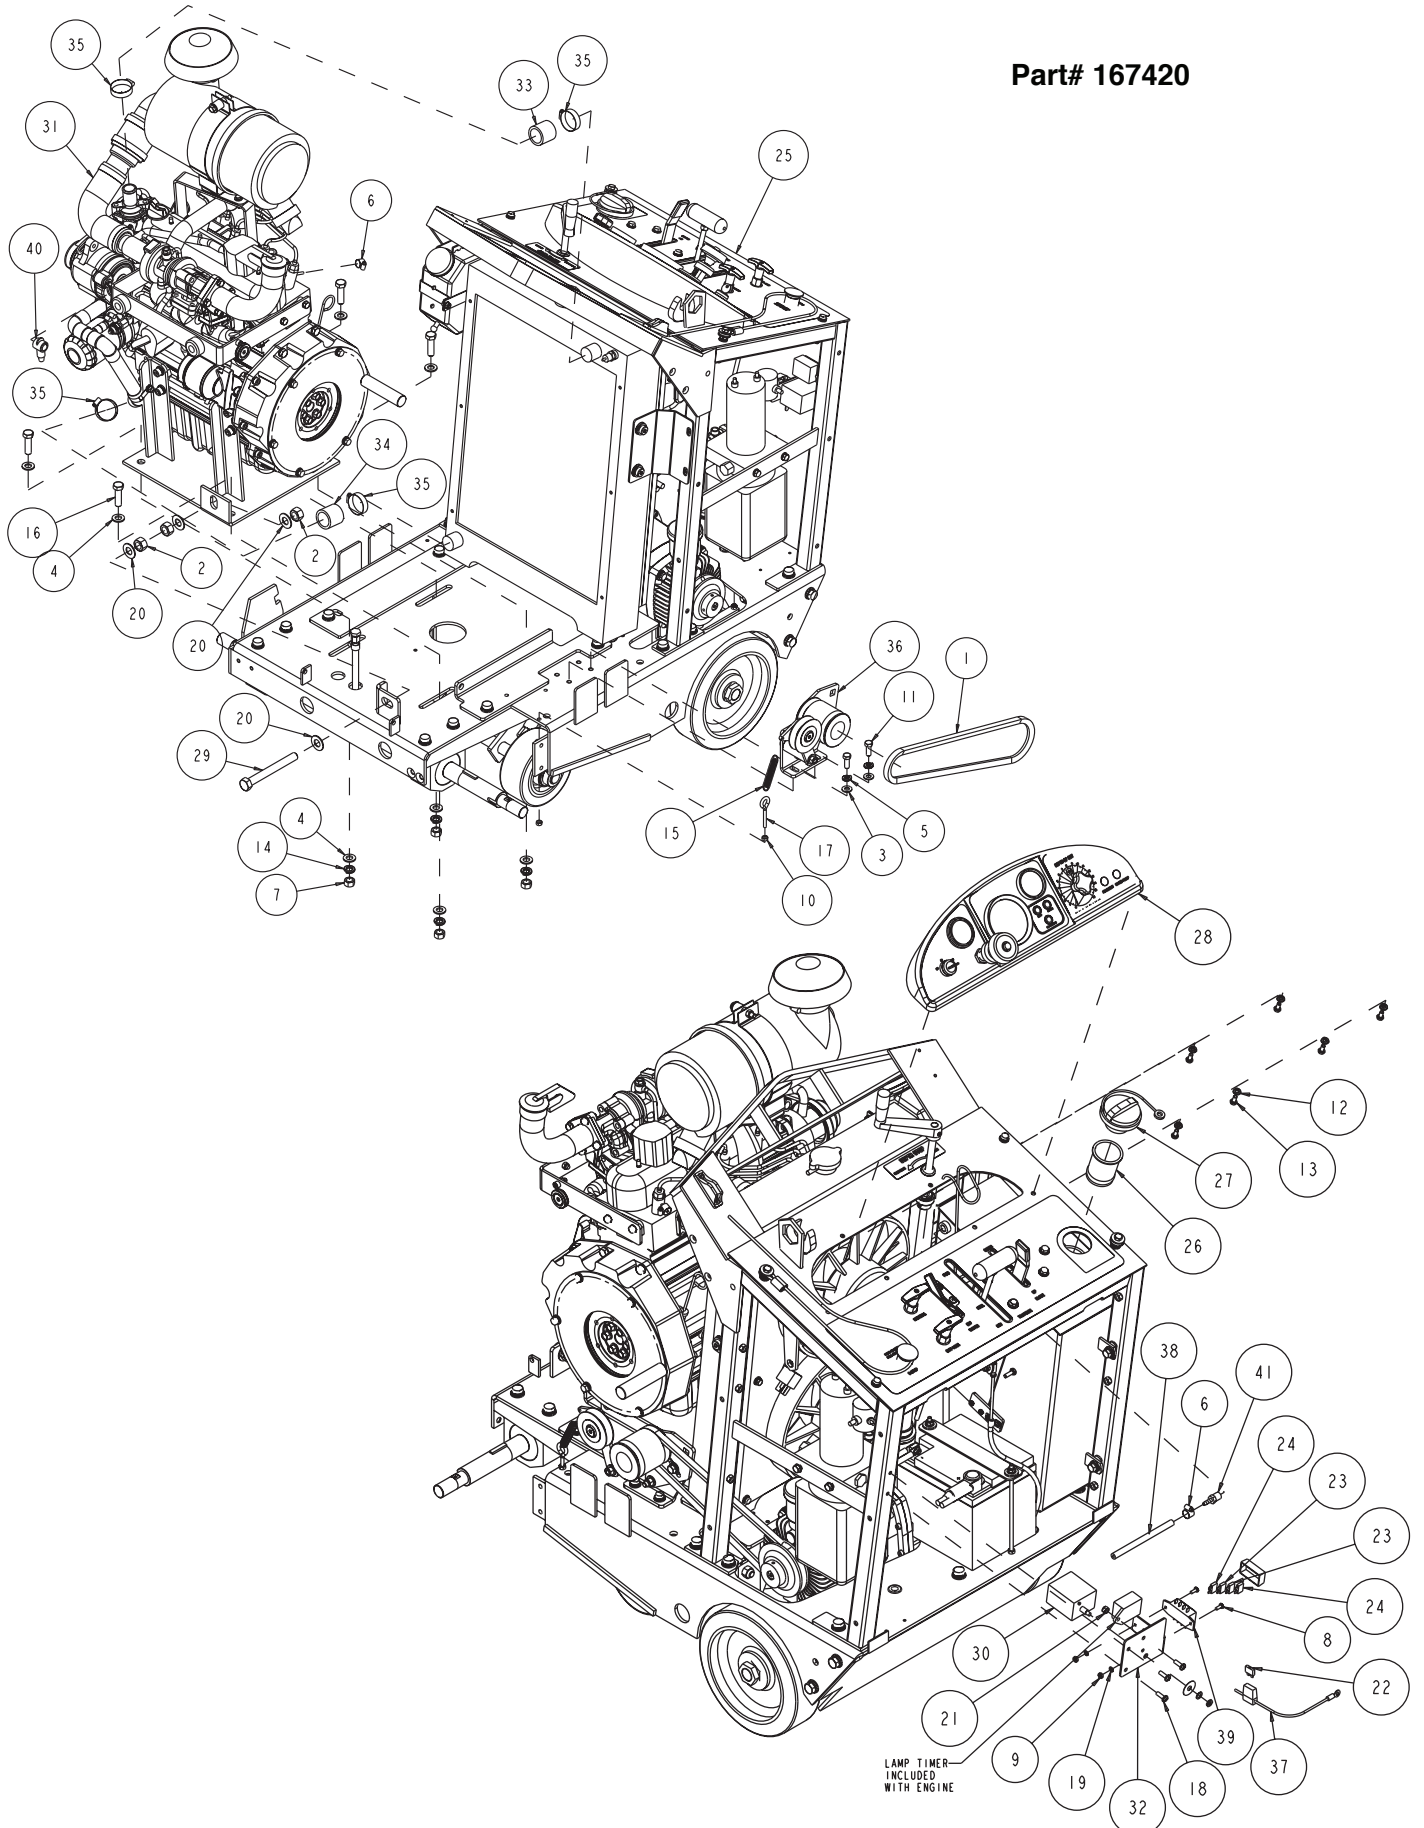

Part# 167420

MK-4000KB Parent Part# 167420			
ITEM	DESCRIPTION	PART #	QTY
1	BELT, AX-38	133165	1
2	NUT, HEX, 5/8-18	135848	3
3	WASHER, 3/8 SAE FLAT	150923	2
4	WASHER, 1/2 SAE FLAT	150924	8
5	WASHER, 3/8 SPLIT LOCK	150925	2
6	CLAMP, 5/8 HOSE	151198	3
7	NUT, 1/2-13 HEX	151282	4
8	SCREW, 10 - 24 X 1/2 PAN HEAD PHILLIPS	151744	2
9	NUT, HEX 10 - 24	151749	2
10	NUT, HEX, 1/4 - 20	151893	2
11	SCREW, HEX HD CAP, 3.8 - 16 X 1	152507	2
12	WASHER, 1/4 SPLIT LOCK	152591	6
13	SCREW, 1/4-20 X 1/2 HEX HEAD	152608	6
14	WASHER, 1/2 SPLIT LOCK	153524	4
15	SPRING, 9/16 X 2.5 EXTENSION	153807	1
16	SCREW, 1/2-13 X 1-3/4 HEX HEAD CAP	153853	4
17	EYEBOLT, 1/4-20 X 2	153887	1
18	SCREW, PAN HD, 1/4 - 20 X 3/4	157523	3
19	WASHER #10, INTERNAL TEETH	158336	2
20	WASHER, FLAT, 5/8 SAE	158350	4
21	NUT, 1/4-20 NYLOK	159857	1
22	FUSE, 40A ATC BLADE	164595	1
23	FUSE, 10A ATC BLADE	164597	1
24	FUSE, 5A ATC BLADE	164598	2
25	ASSY, 4000HY IKB SUB	167197	1
26	NECK, 2" FUEL FILLER	167219-D	1
27	CAP, 2" FUEL FILLER	167220	1
28	ASSY, INSTRUMENT PANEL, KB	167222	1
29	SCREW, HEX, TAP, 5/8-11 X 5-1/2	167279	1
30	SWITCH, MAGNETIC, 12/24V, MDL117	167502	1
31	ASSY, ENGINE, KUBOTA 44HP	167507	1
32	BRACKET, FUSEBOX, KB	167536	1
33	HOSE, RADIATOR, 1-1/4ID, UPPER, KB	167559	1
34	HOSE, RADIATOR, 1-1/4ID, LOWER, KB	167560	1
35	CLAMP, 1 - 1/16 TO 2 HOSE	167617	4
36	ASSY, TRANS IDLER, KB	167666	1
37	WI RE HARNESS, 4000KB	167672	1
38	HOSE, FUEL, 3/16ID (6.0')	167674	1
39	BLOCK, FUSE, 4 - SLOT	169148	1
40	COVER, 8 - 4 AWG TERMINAL, RED	169355	1
41	FITTING, 1/4MNPT X 3/16 BARB	169361	1