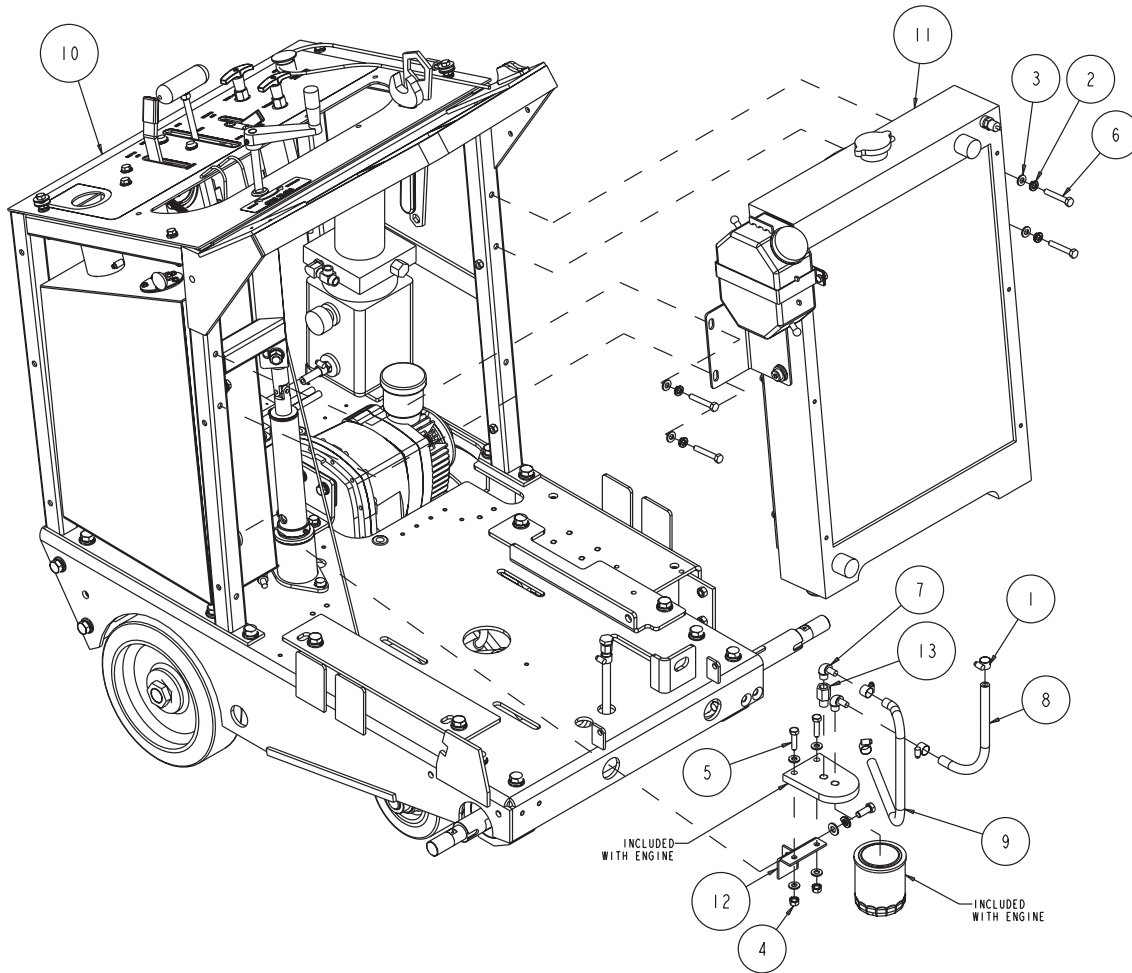

Part# 167420

MK-4000KB Parent Part# 167420			
ITEM	DESCRIPTION	PART #	QTY
1	CLAMP, 5.8 HOSE	151198	4
2	WASHER, LOCK, SPLIT, 5/16	151747	4
3	WASHER, FLAT, SAE, 5/16	151754	8
4	NUT, HEX, TW, 5/16 - 18	153942	2
5	SCREW, 5/16 - 18 X 1 - 1/4 HEX HEAD	153950	2
6	SCREW, 5/16 - 18 X 2 HEX HEAD	155494	4
7	ELBOW, 1/4 MNPT X 5/16 BARB, BRASS	164278	2
8	HOSE, 5/16 FUEL, 12"	164958	1
9	HOSE, 5/16 FUEL, 16"	164958	1
10	ASSY, 4000HY/KB SUB	167197	1
11	ASSY, RADIATOR, KB	167946-KB	1
12	BRACKET, FUEL FILTER, KB	169350	1
13	FITTING, 3/8 MNPT X 1/4 FNPT	169703	1