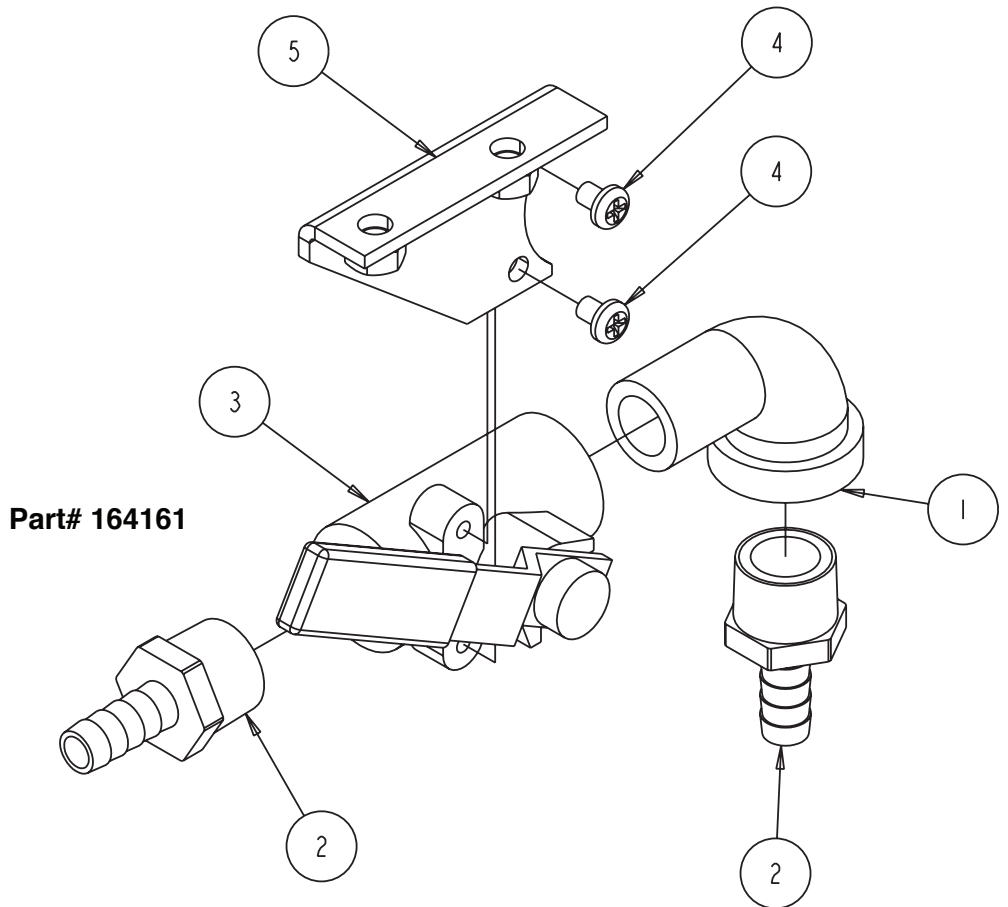

Part# 164161