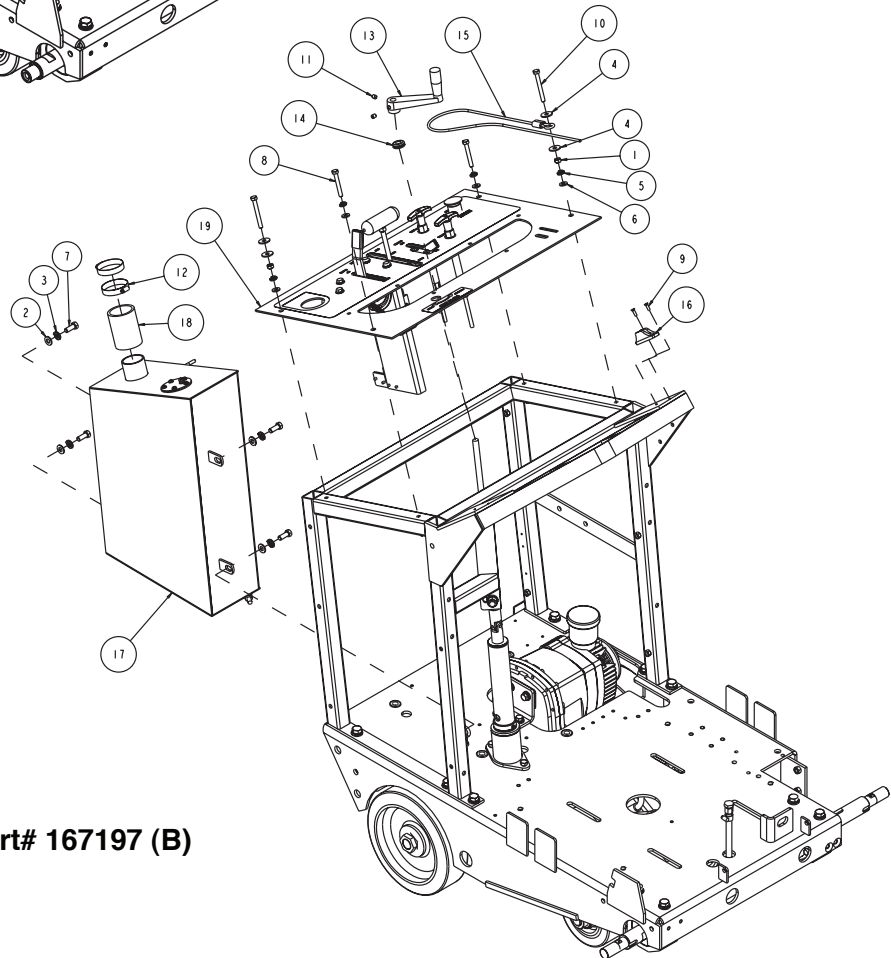

Part# 167197 (B)