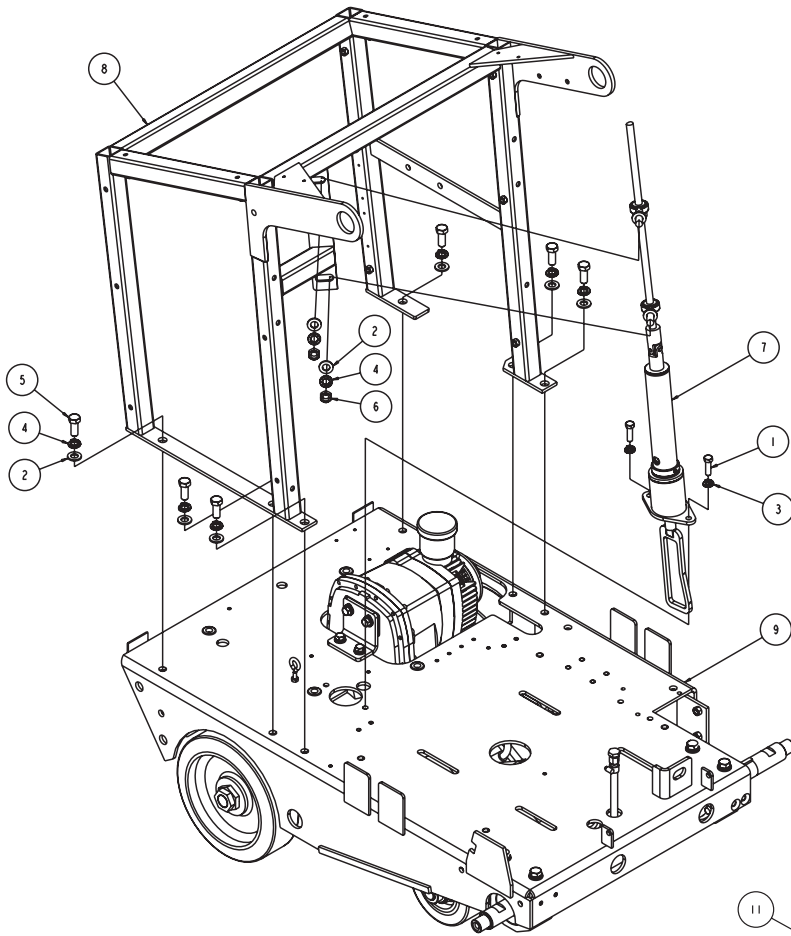

Part# 167197 (A)