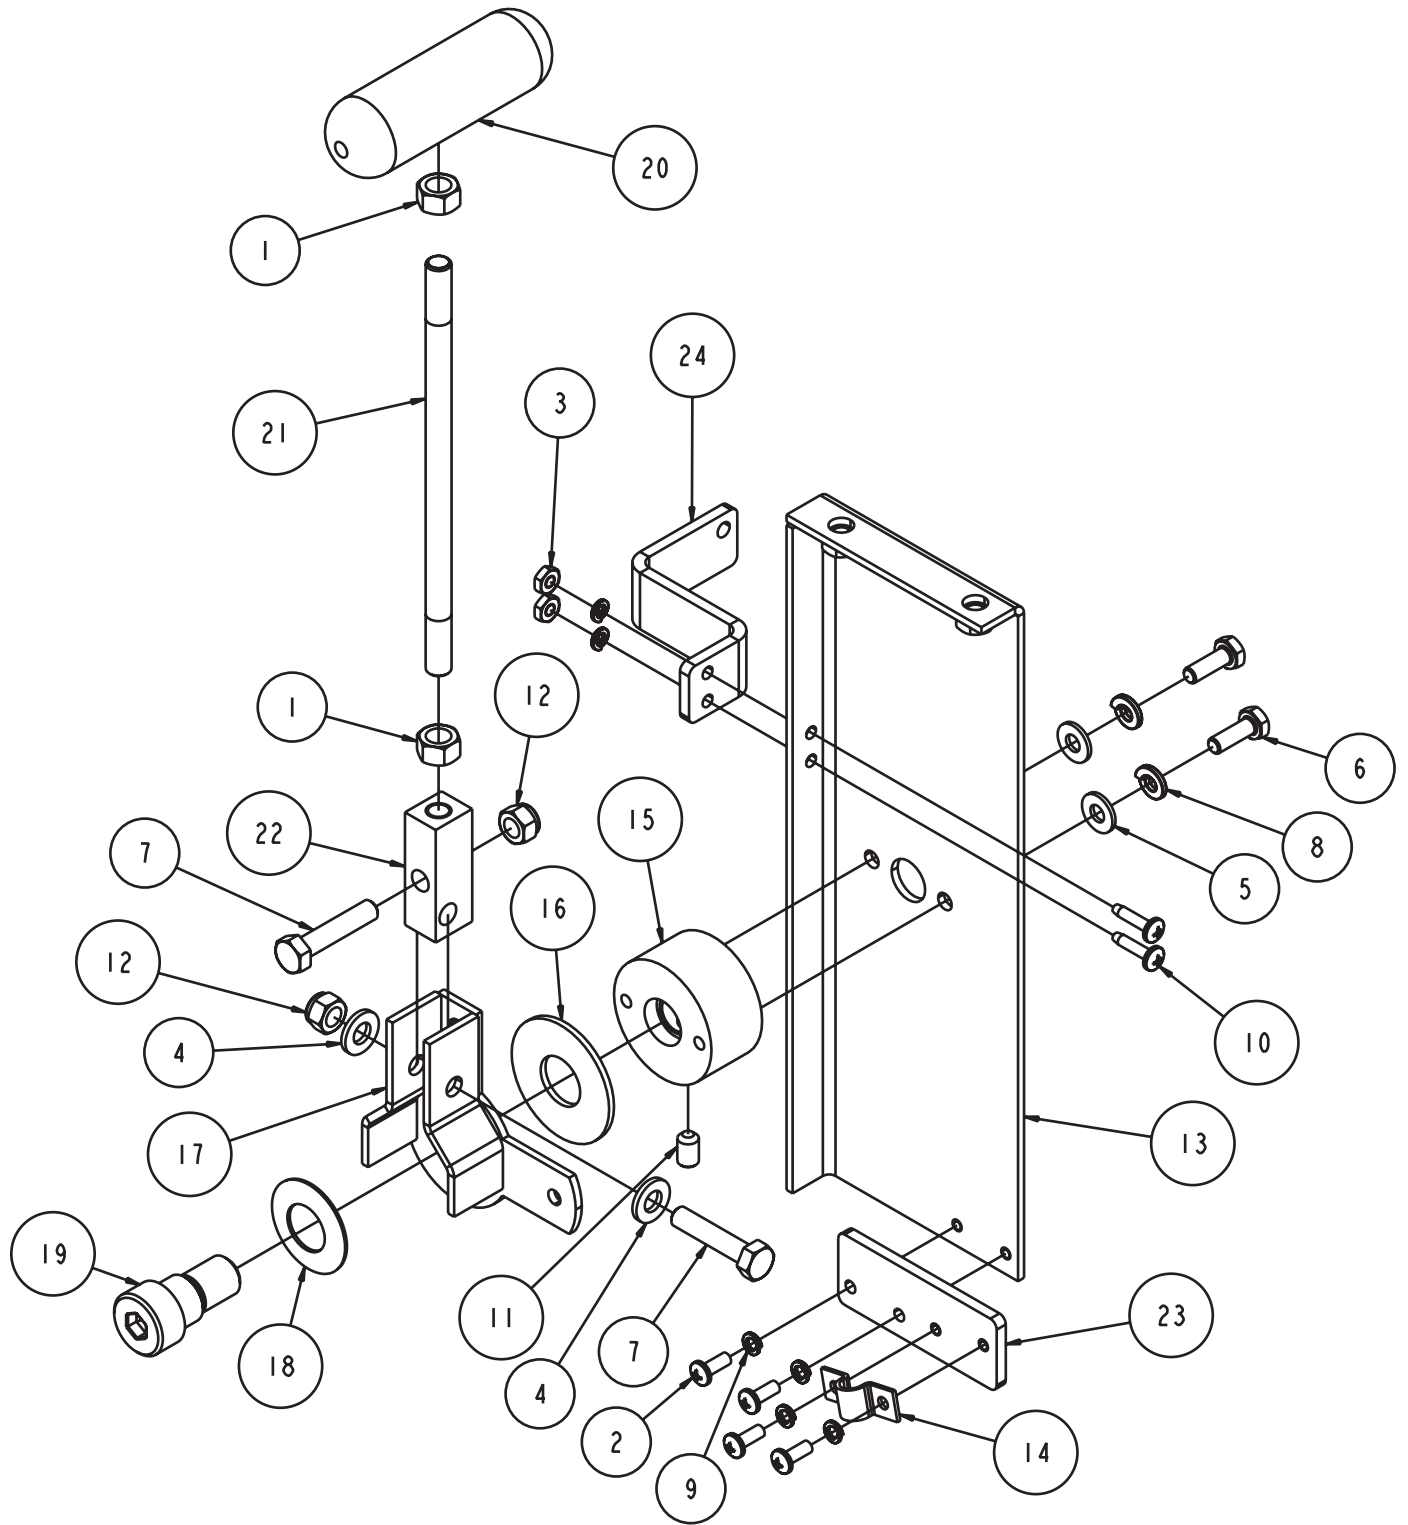

Part# 167226

MK-4000KB Concrete Saw Assembly, Controlhead Part# 167226			
ITEM	DESCRIPTION	PART #	QTY
1	NUT, 3/8-16 HEX	101188	2
2	SCREW, 10-24 X 1/2 PAN HEAD PHILLIPS	151744	4
3	NUT, 10-24 HEX	151749	2
4	WASHER, 5/16 SAE FLAT	151754	2
5	WASHER, 1/4 SAE FLAT	151915	2
6	SCREW, 1/4-20 X 3/4 HEX HEAD	152370	2
7	SCREW, 5/16-18 X 1-1/2 HEX HEAD	152467	2
8	WASHER, 1/4 SPLIT LOCK	152591	2
9	WASHER, #10 SPLIT LOCK	153684	6
10	SCREW, PAN HD PHIL MS 10-24X3/4	156641	2
11	SCREW, 5/16 - 18 X 3/8 SOCKET HEAD SET	157084	1
12	NUT, 5/16-18 NYLOK HEX	158289	2
13	BRACKET, FNR CONTROL	162634	1
14	CLAMP, 30 SERIES CONDUIT	162860	1
15	JOURNAL, FNR CONTROL	162889	1
16	WASHER, 2.0 X .812 X .088 NYLON	162890	1
17	BRACKET, FNR PIVOT	162891	1
18	SPRING, 1.50 X .755 X .045, DISK	162892	1
19	SCREW, 3/4 X 1/2 SOCKET HEAD SHOULDER	162893	1
20	HANDLE, FNR GRIP	167227	1
21	BAR, FNR HANDLE	167228	1
22	BLOCK, FNR HANDLE	167229	1
23	PLATE, FNR CABLE	167230	1
24	BRACKET, FNR SPRING	167231	1