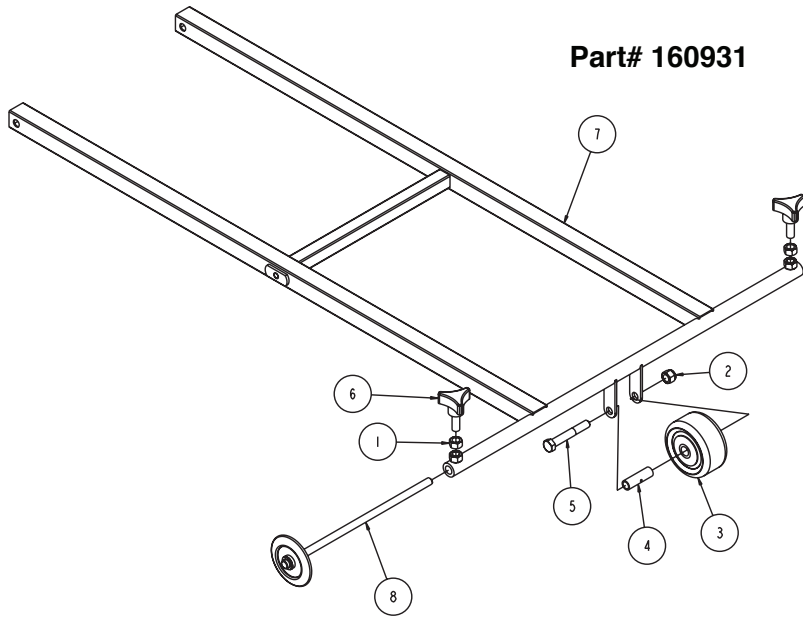

MK-4000KB Front Pointer Part# 160931			
ITEM	DESCRIPTION	PART #	QTY
1	NUT, 3/8-16 HEX	101188	2
2	NUT, 3/8-16 NYLOK HEX	152505	1
3	WHEEL, POINTER, 3"	155066	1
4	BUSHING, 3/8 ID X 1-5/8L	155153	1
5	SCREW, 3/8-16 X 2-1/2 HEX HEAD CAP	156030	1
6	KNOB, 3 PRONG 3/8-16 X 1	156175	2
7	POINTER ARM, FRONT	160938	1
8	ASSY, POINTER WHEEL	165238	1

MK-4000KB Rear Pointer Part# 163824			
ITEM	DESCRIPTION	PART #	QTY
1	WASHER, 1/2 SAE FLAT	150924	1
2	NUT, 1/2-13 NYLOK HEX	155162	1
3	ARM, REAR POINTER	160951	1
4	STANDOFF, REAR POINTER	163825	1

MK-4000KB Assy, Shaft Guard Part# 166056			
ITEM	DESCRIPTION	PART #	QTY
1	SCREW, HEX HD 1/4 - 20 X 3.8	153526	2
2	KNOB, 3 PRONG 3.8 - 16 X 1	156175	1
3	GUARD, SHAFT	161109	1
4	BACK PLATE, SHAFT GUARD	166057	1