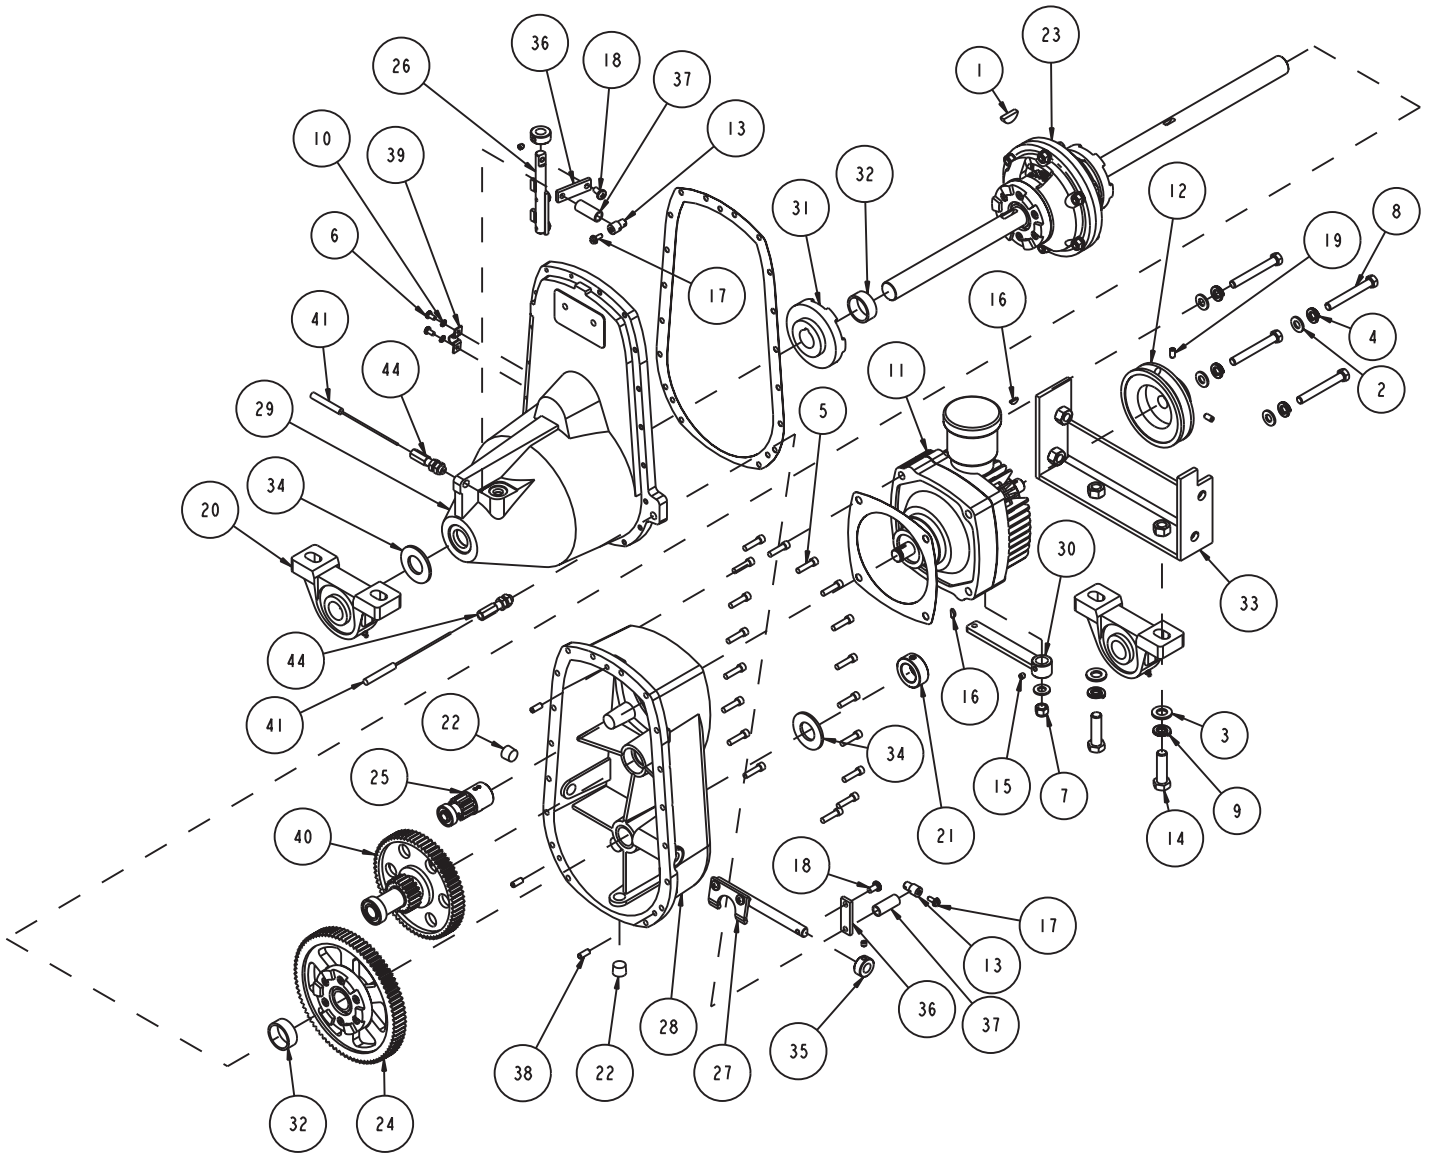

Part# 167198

MK-4000KB Concrete Saw Assembly, Transmission Part# 167198			
ITEM	DESCRIPTION	PART #	QTY
1	KEY, 1/4 X 1 WOODRUFF	150795	1
2	WASHER, 3/8 SAE FLAT	150923	5
3	WASHER, 1/2 SAE FLAT	150924	2
4	WASHER, 3/8 SPLIT LOCK	150925	4
5	SCREW, SOC HD CAP, 1/4-20 X 1	151049	18
6	SCREW, 10-24 X 3/8 PAN HEAD PHILLIPS	151097	2
7	NUT, 3/8-16 NYLOK HEX	152505	1
8	SCREW, 3/8-16 X 3 HEX HEAD CAP	153113	4
9	WASHER, 1/2 SPLIT LOCK	153524	2
10	WASHER, #10 SPLIT LOCK	153684	2
11	PUMP, TRANSMISSION	153783	1
12	PULLEY, A4.0 X 17mm BORE OFFSET	153826	1
13	PIN, WIRE STOP	153842	2
14	SCREW, 1/2-13 X 1-3/4 HEX HEAD CAP	153853	2
15	SCREW, SET CNE PT 1/4 -20 X 1/4	153864	1
16	KEY, WOODRUFF, 1/8 X 1/2	153865	2
17	SCREW, HEX HD FL 10-24X 5/16	154172	2
18	SCREW, 1/4-20 X 1/2 PAN HEAD PHILLIPS	155452	2
19	SCREW, 1/4-20 X 1/2 SOCKET HEAD SET	155804	2
20	BEARING, 1.0 ID PILLOW BLOCK	157924	2
21	COLLAR, 1.0 SHAFT	160849	1
22	PLUG, 3/8 NPT HEX SOCKET, GALV	161208	2
23	ASSY, DIFFERENTIAL	161232	1
24	ASSY, ENGAGEMENT GEAR	161233	1
25	ASSY, PUMP PINION	161235	1
26	ASSY, TRANS FORK 2	161236	1
27	ASSY, TRANS FORK I	161237	1
28	ASSY, TRANS CASE I	161248	1
29	ASSY, TRANS CASE 2	161250	1
30	LEVER, TRANS CONTROL	161263	1
31	PLATE, LOCKER, KEYED	161264	1
32	SPRING, 1 .50D X 1.3 COMPRESSION	161279	2
33	BRIDGE, TRANS BEARING	161311	1
34	BEARING, 1 X 2 X 1/8 BRONZE THRUST	162623	2
35	COLLAR, 1/2 SHAFT	162633	2
36	LEVER, TRANS FORK	162673	2
37	SPRING, .56 OD X 1.38 COMPRESSION	162829	2
38	PIN, 1/4 X 5/8 DOWEL	162849	3
39	CLAMP, 30 SERIES CONDUIT	162860	1
40	ASSY, CHANGE GEAR	162883	1
41	CABLE, T2L CONTROL, L (COMP)	163935	2
42	OIL, 80-90 SAE GEAR	164971	1
43	SEALANT, HI-TEMP FORM-A-GASKET	164972	1
44	FITTING, THROTTLE CABLE END	169042	2
45	GASKET SET, TRANSMISSION	169465	1
46	SEALANT, GASKET, PT#2 (0.5 OZ)	169466	1