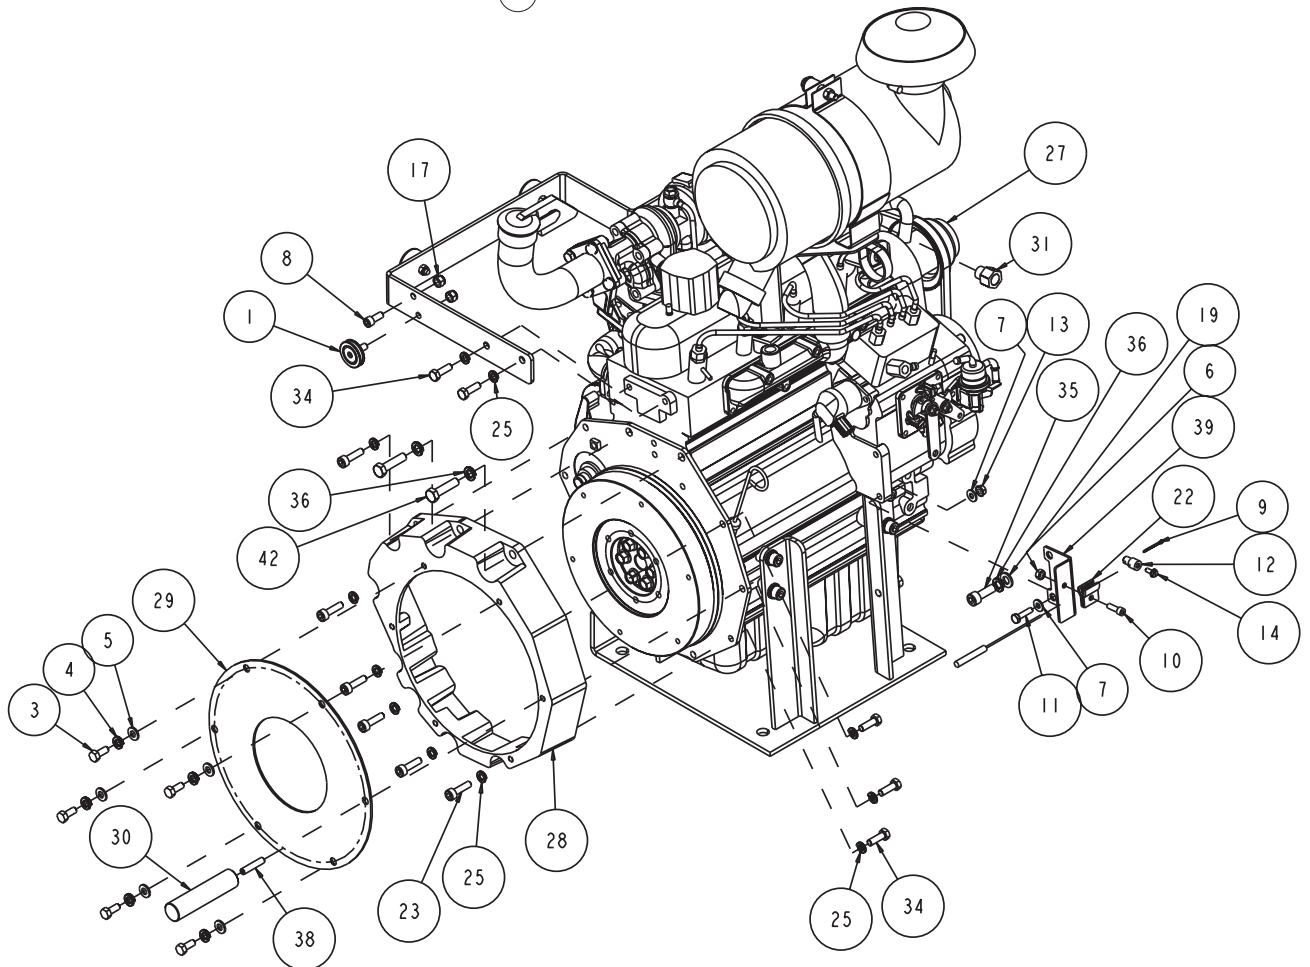

Part# 167507