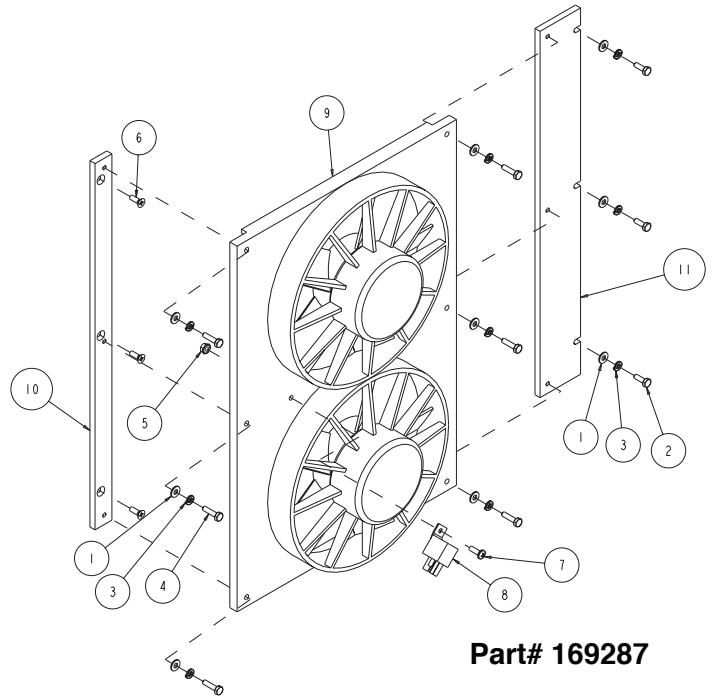

Part# 167946-KB

Part# 169287