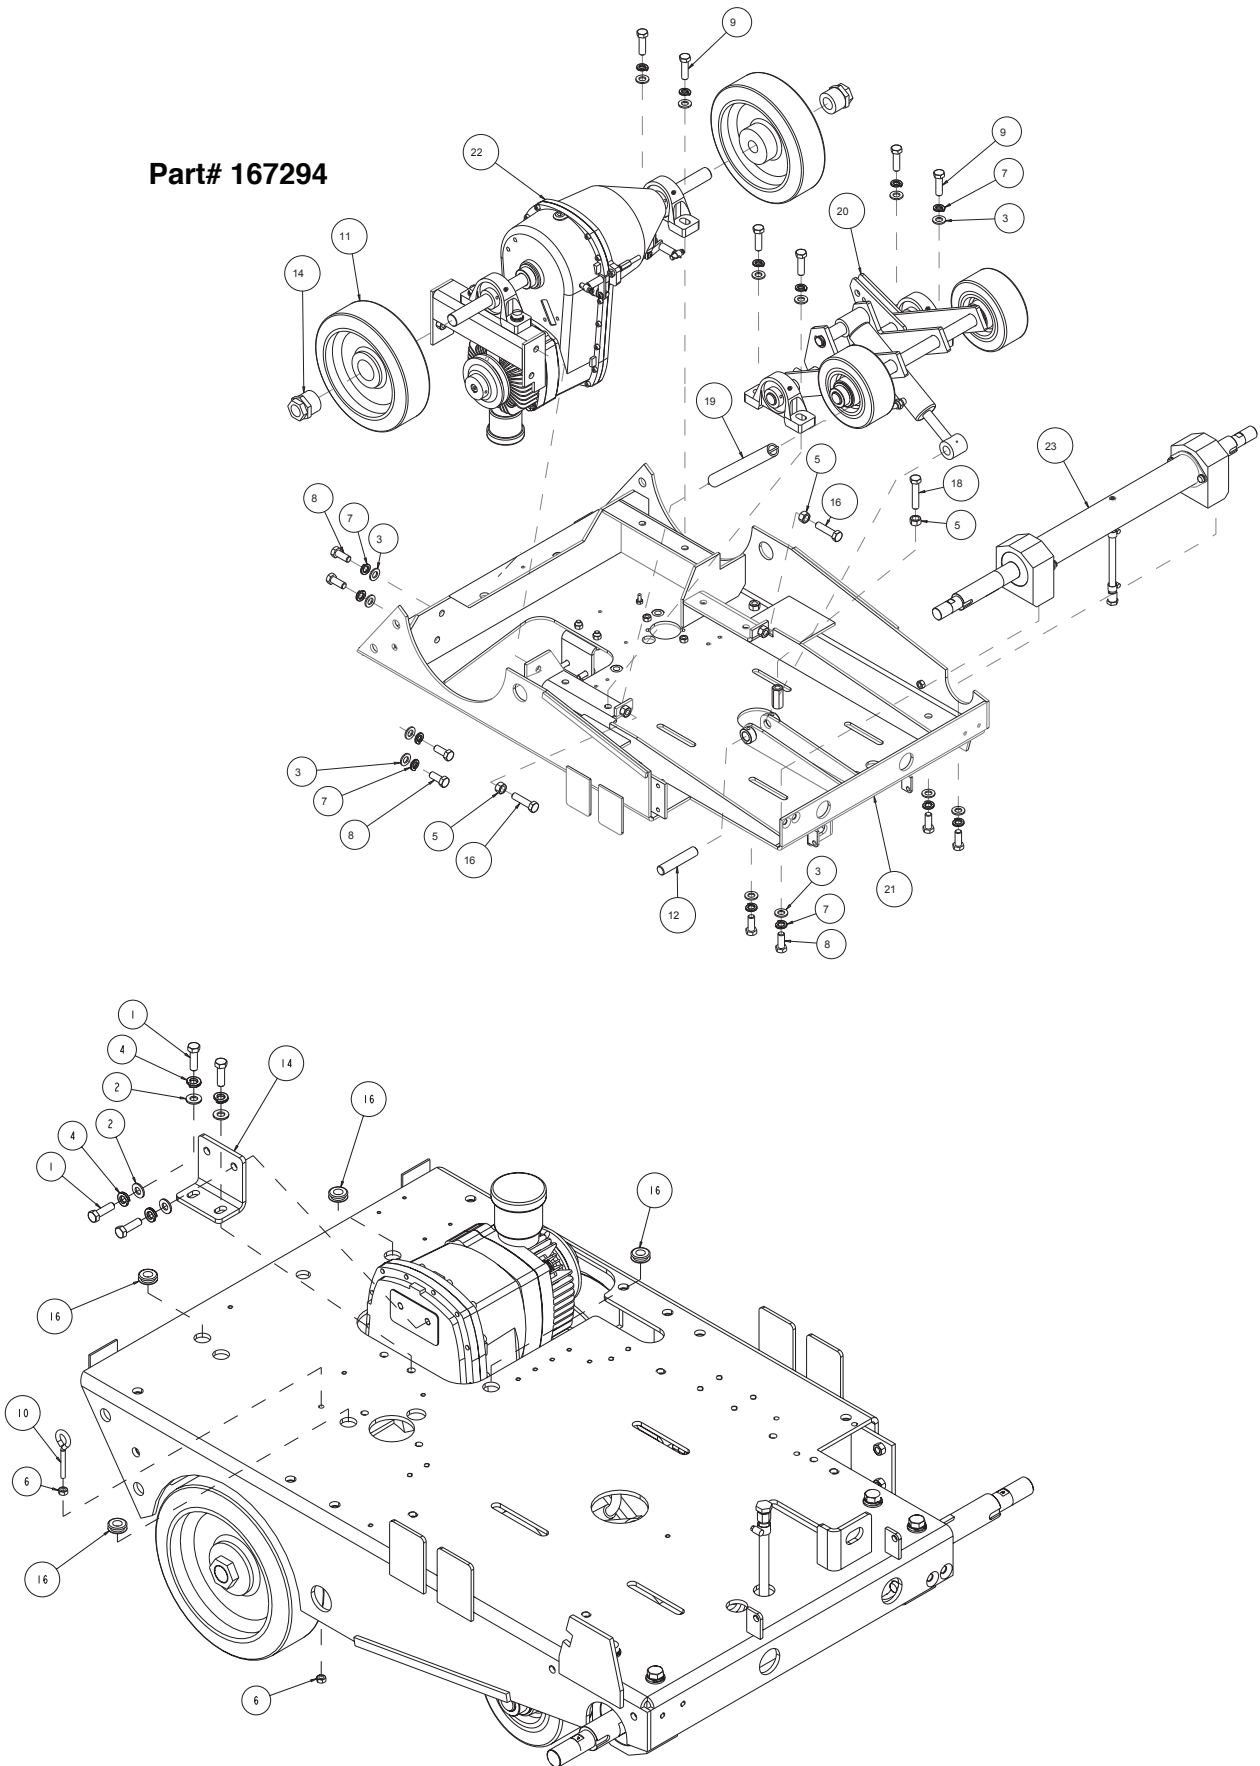

Part# 167294

MK-4000KB Concrete Saw Assembly, Frame Sub, Part# 167294			
ITEM	DESCRIPTION	PART #	QTY
1	SCREW, 3/8-16 X 1-1/4 HEX HEAD CAP	150774	4
2	WASHER, 3/8 SAE FLAT	150923	4
3	WASHER, 1/2 SAE FLAT	150924	14
4	WASHER, 3/8 SPLIT LOCK	150925	4
5	NUT, 1/2-13 HEX	151282	3
6	NUT, 1/4-20 HEX	151893	2
7	WASHER, 1/2 SPLIT LOCK	153524	14
8	SCREW, 1/2-13 X 1-1/4 HEX HEAD CAP	153532	8
9	SCREW, 1/2-13 X 1-3/4 HEX HEAD CAP	153853	6
10	EYEBOLT, 1/4-20 X 2	153887	1
11	WHEEL, 10 X 3 REAR	160960	2
12	PIN, ϕ3/4 X 3-1/2 CLEVIS	161164	1
13	BRACKET, TRANSMISSION	161244	2
14	BUSHING 1" KEYLESS HUB	161244	2
15	GROMMET, 1/2 X 1.0	162493	4
16	BOLT, 1/2-13 X 2.0 HEX HEAD TAP	162598	2
17	GREASE, MOBIL XHP222, 2 OZ	162604	1
18	BOLT, 1/2- 13 X 2- 1/2 HEX HEAD TAP	162605	1
19	SPRING, 1.0 X 7.0 X .135 EXTENTION	162830	1
20	ASSY, TRUCK, FRT PIVOT	165705	1
21	FRAME, WELDMENT MAIN	165706	1
22	ASSY, TRANSMISSION	167198	1
23	ASSY, BLADE SHIFT, KEYED, 35MM	169363	1