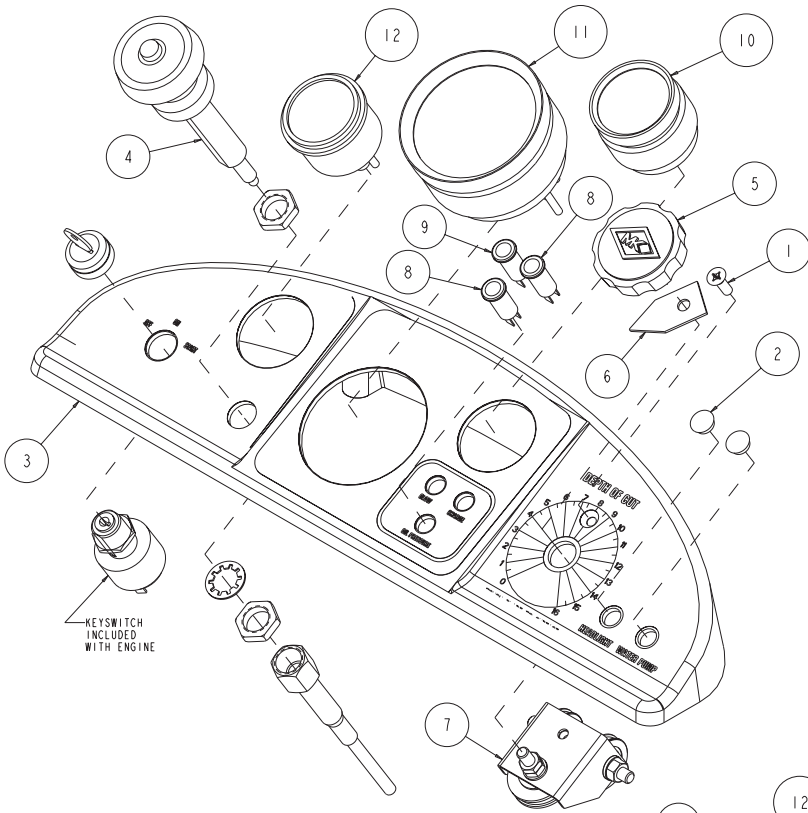

Part# 167222