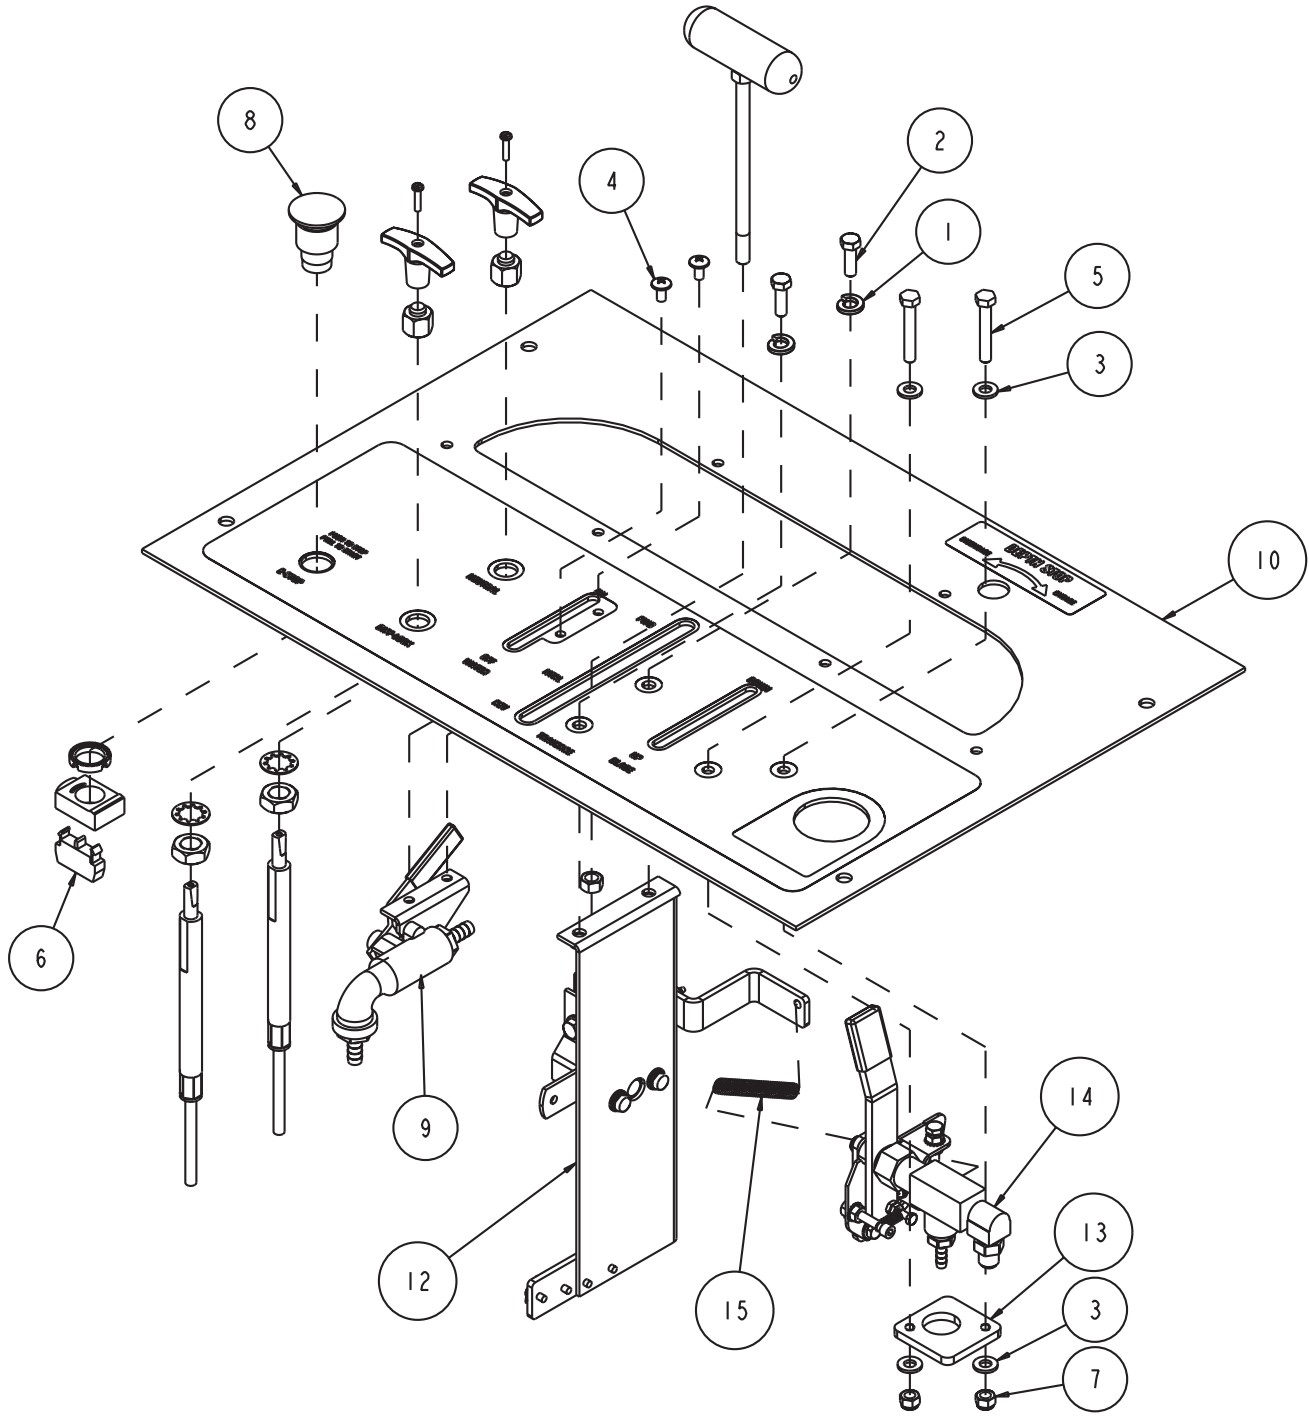

Part# 167215

MK-4000KB Concrete Saw Assembly, Control Panel, Part# 167215			
ITEM	DESCRIPTION	PART #	QTY
1	WASHER, 3/8 SPLIT LOCK	150925	2
2	SCREW, HEX HD, 5/16-18 X 1	151743	2
3	WASHER, 5/16 SAE FLAT	151754	4
4	SCREW, 1/4-20 X 1/2 TRUSS HEAD	153880	2
5	SCREW, 5/16-18 X 2 HEX HEAD	155494	2
6	CONTACTS, NC	156204	1
7	NUT, 5/16-18 NYLOK HEX	158289	2
8	ASSY, SWITCH BUTTON, GAS	162080	1
9	ASSY, WATER VALVE	164161	1
10	PANEL, CONTROL	167217	1
11	LABEL, SET, CONTROL PANEL	167218	1
12	ASSY, CONTROLHEAD, FNR	167226	1
13	PLATE, UP/DOWN CONTROL MOUNT	167232	1
14	ASSY, UP/DOWN CONTROL	167233	1
15	SPRING, EXT, 7/160D X .048WD X 3.0L	167270	1