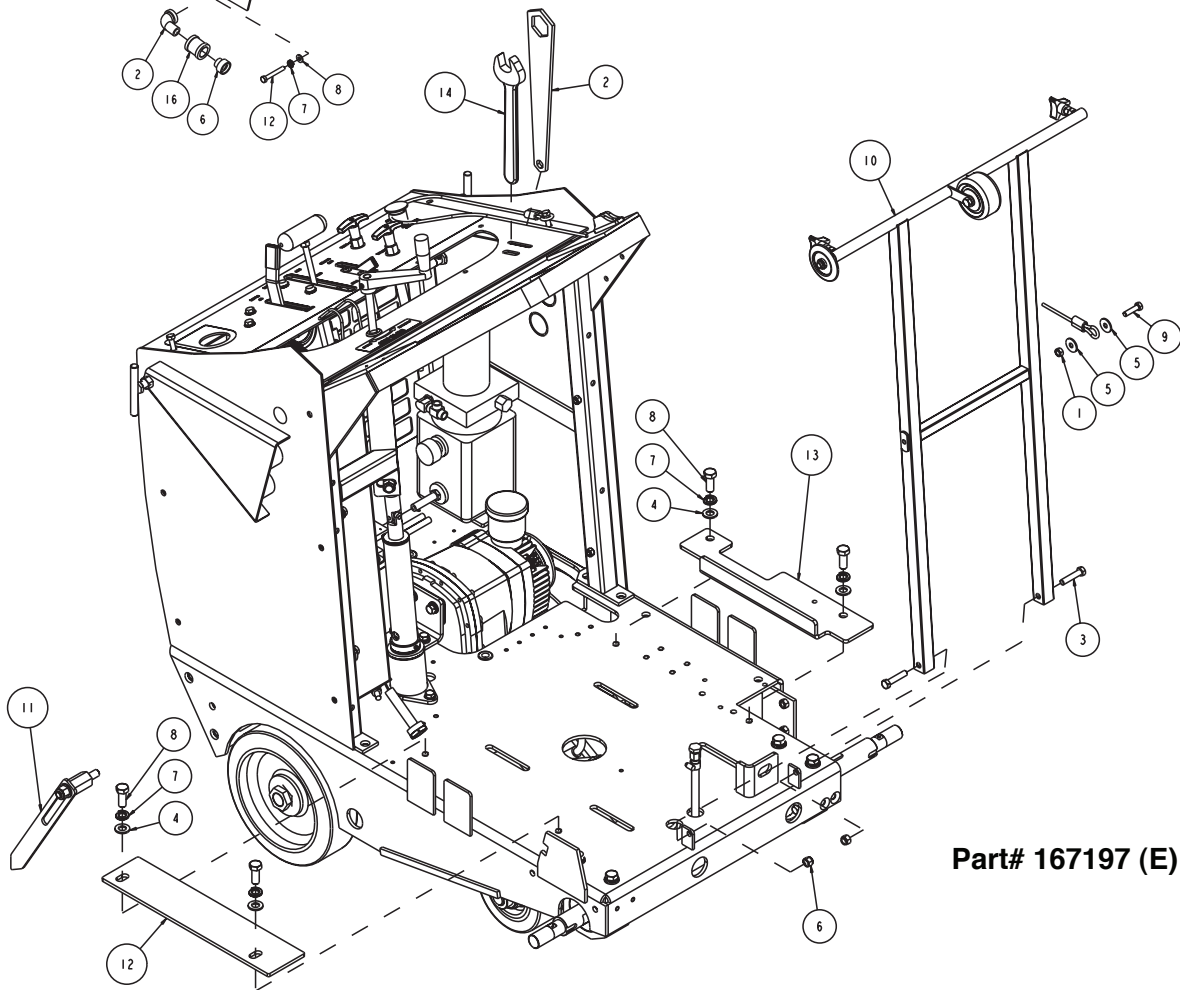

MK-4000KB Assembly Sub D Part# 167197			
ITEM	DESCRIPTION	PART #	QTY
1	GRIP, HANDLE, 1.0 ID	150842	2
2	ELBOW, 1/2 MNPT 90 STREET, GALV	150844	1
3	HOSE, 3/8 X 5/8 VINYL, 18"	150845	1
4	WASHER, 1/2 SAE FLAT	150924	5
5	CLAMP, 5/8 HOSE	151198	1
6	FITTING, 1/2 MNPT X 3/4 FNH	151322	1
7	WASHER, LOCK, SPLIT, 5/16	151747	6
8	WASHER, 5/16 SAE FLAT	151754	6
9	WASHER, 1/2 SPLIT LOCK	153524	5
10	SCREW, 1/2-13 X 1-1/4 HEX HEAD CAP	153532	5
11	FITTING, 1/2 MNPT X 3/8 BARB	153653	1
12	SCREW, HEX, 5/16-18 X 2-1/4	153951	6
13	PLATE, REAR FRAME	161106	1
14	HANDLEBAR	161158	2
15	KNOB, 1/2-13 T-HANDLE	162635	2
16	FITTING, 1/2 NPT COUPLER	164208	1
17	PANEL, TOWER L/H	167285	1
18	ASSY, BACK PANEL, LATCHING	167505	1

MK-4000KB Assembly Sub E Part# 167197			
ITEM	DESCRIPTION	PART #	QTY
1	NUT, HEX, 5/16-18	101196	1
2	WRENCH, BOX END, 1 - 1/2 X 9/16	137976	1
3	SCREW, 3/8-16 X 1-3/4 HEX HEAD CAP	150920	2
4	WASHER, 1/2 SAE FLAT	150924	4
5	5/16 FENDER WASHER	151053	2
6	NUT, 3/8-16 NYLOK HEX	152505	2
7	WASHER, 1/2 SPLIT LOCK	153524	4
8	SCREW, 1/2-13 X 1-1/4 HEX HEAD CAP	153532	4
9	SCREW, 5/16-18 X 1-1/4 HEX HEAD	153950	1
10	ASSY, POINTER, FRONT	160931	1
11	ASSY, REAR POINTER	163824	1
12	BRACKET, ENGINE GUIDE, RIGHT	167242	1
13	BRACKET, ENGINE GUIDE, LEFT	167243	1
14	WRENCH, 1" OPEN END	169382	1