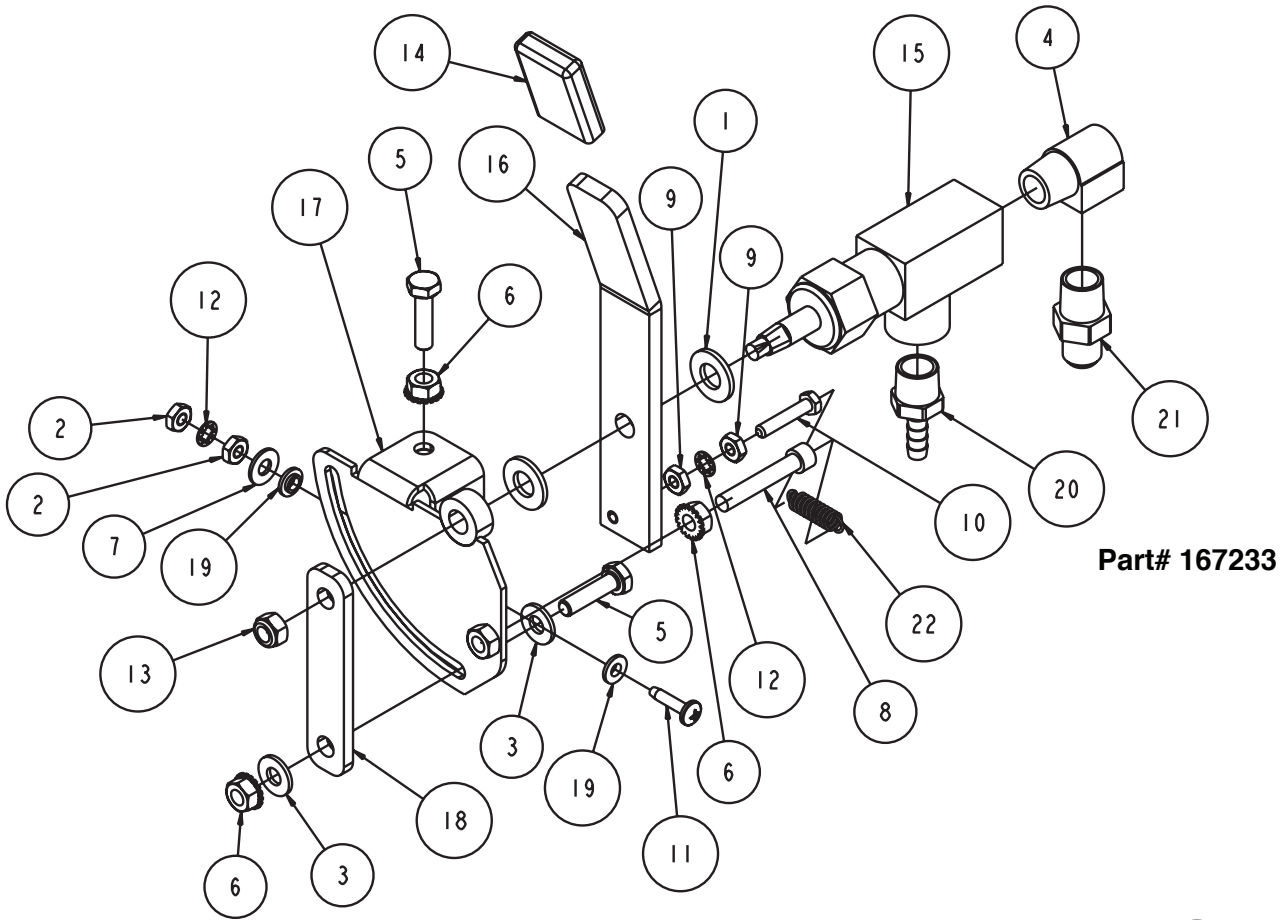

Part# 167233