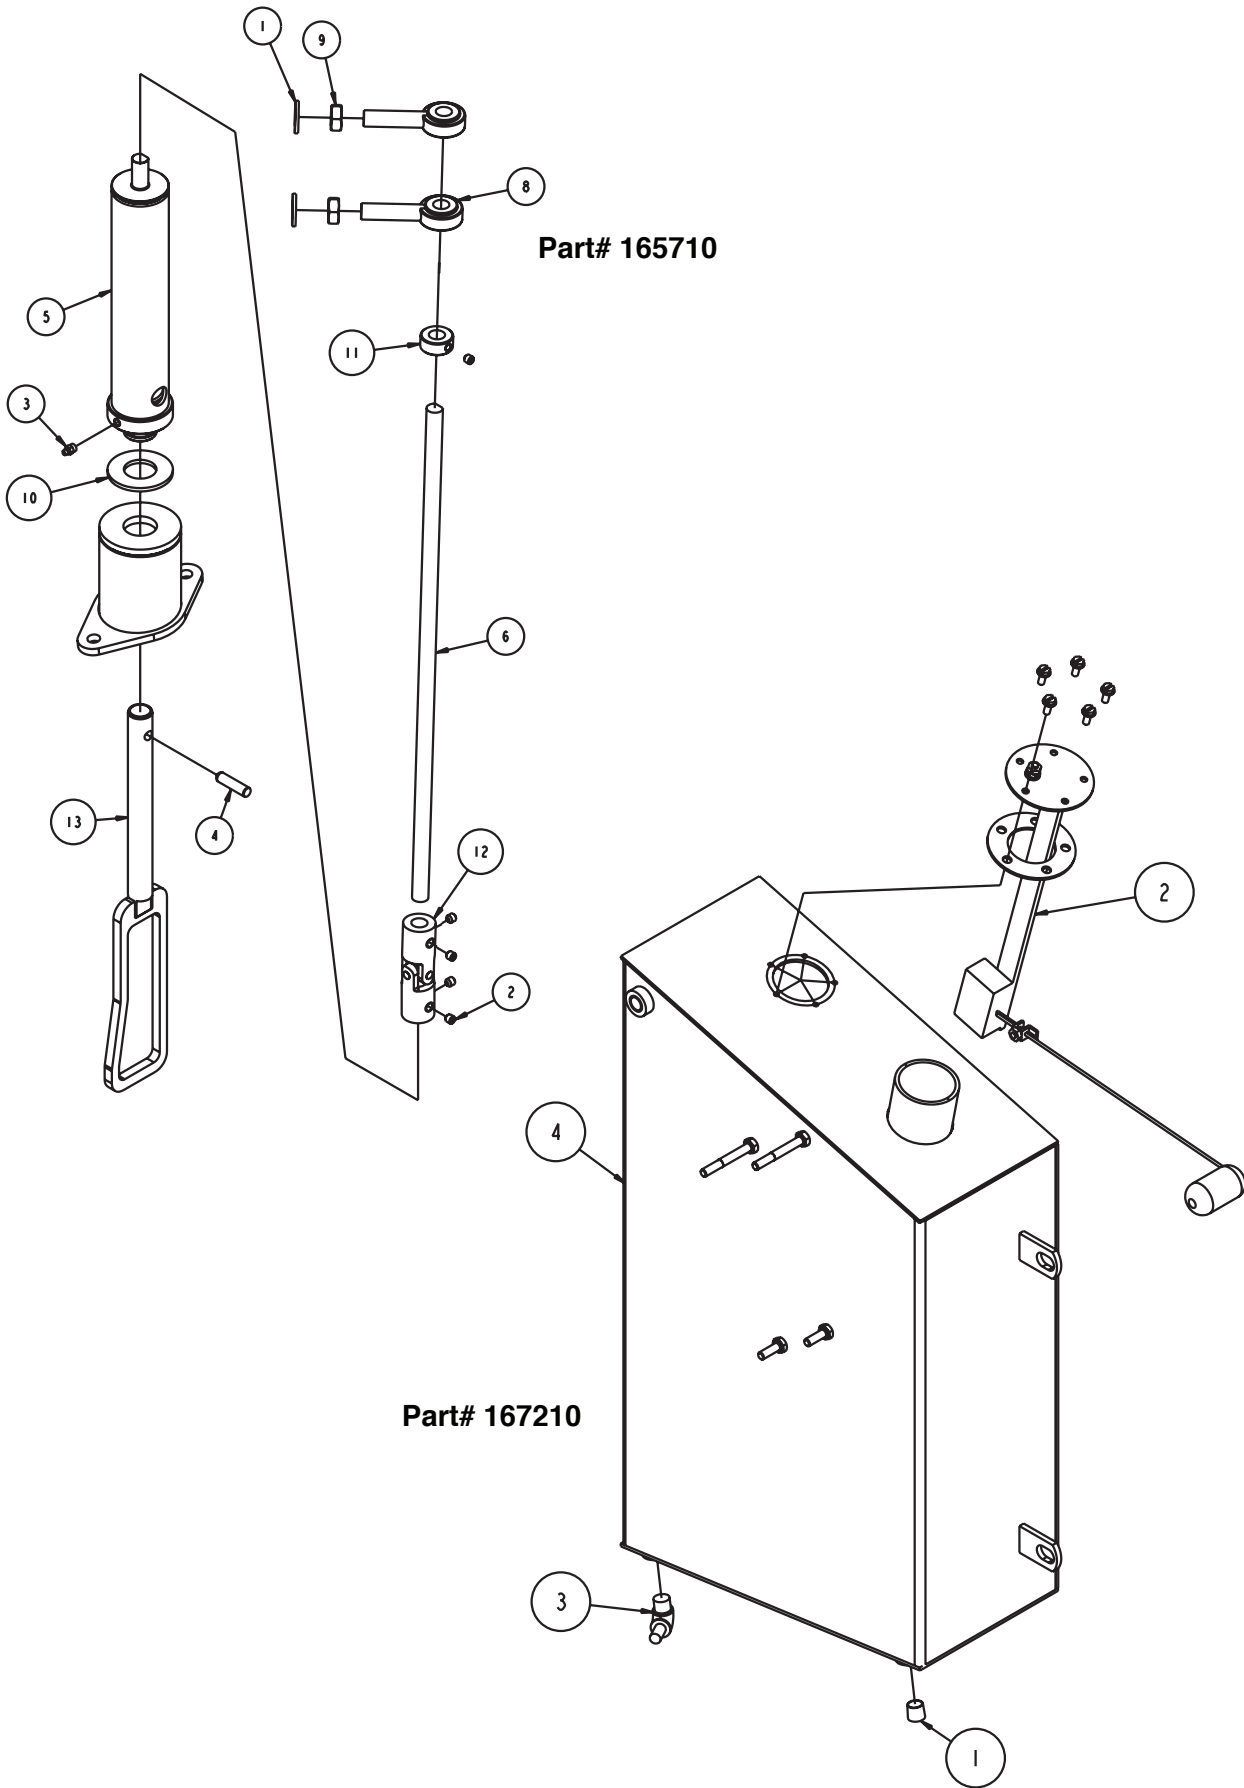

MK-4000KB Assembly Depth Stop Part# 165710			
ITEM	DESCRIPTION	PART #	QTY
1	WASHER, 1/2 SAE FLAT	150924	2
2	SCREW, 5/16 - 18 X 1/2 SOCKET HEAD SET	152607	4
3	FITTING, 1/4-28 GREASE	153852	1
4	PIN, 5/16 X 1-1/4 GROOVE	160458	1
5	TUBE, DEPTH STOP	161138	1
6	ARM, DEPTH STOP LINKAGE	161156	1
7	CUP, DEPTH STOP	162582	1
8	ROD END, 1/2" BALL JOINT	162583	2
9	NUT, 1/2-20 HEX	162586	2
10	BEARING, 1 X 2 X 1/8 BRONZE THRUST	162623	1
11	COLLAR, SHAFT, 1/2	162633	1
12	U-JOINT, 1.0 OD X 0.5 ID (COMP)	163988	1
13	SCREW, DEPTH STOP	165708	1

MK-4000KB Assembly Fuel Tank Part# 167210			
ITEM	DESCRIPTION	PART #	QTY
1	PLUG, 1/4NPT HEX SOCKET	154679	1
2	SENDER, FUEL	162636	1
3	ELBOW, 1/4MNPT X 5/16BARB, BRASS	164278	1
4	TANK, FUEL	167211	1