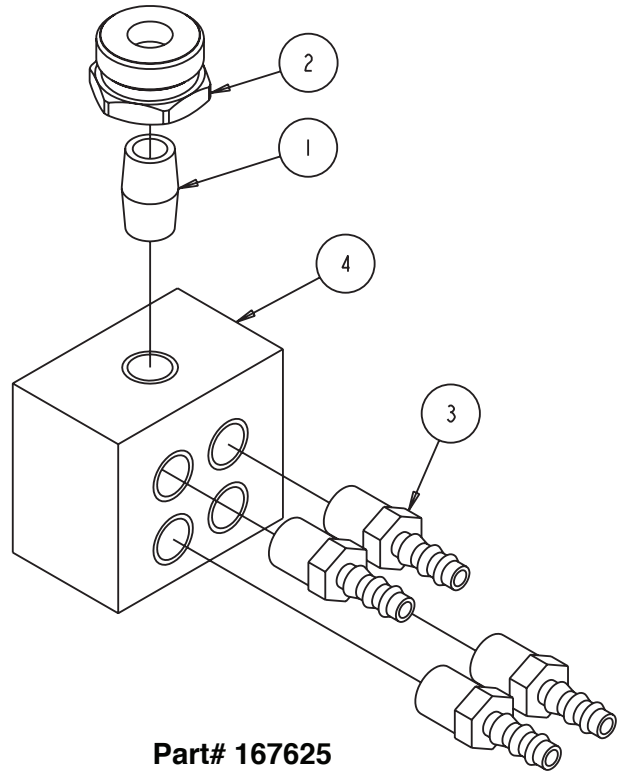

Part# 167625