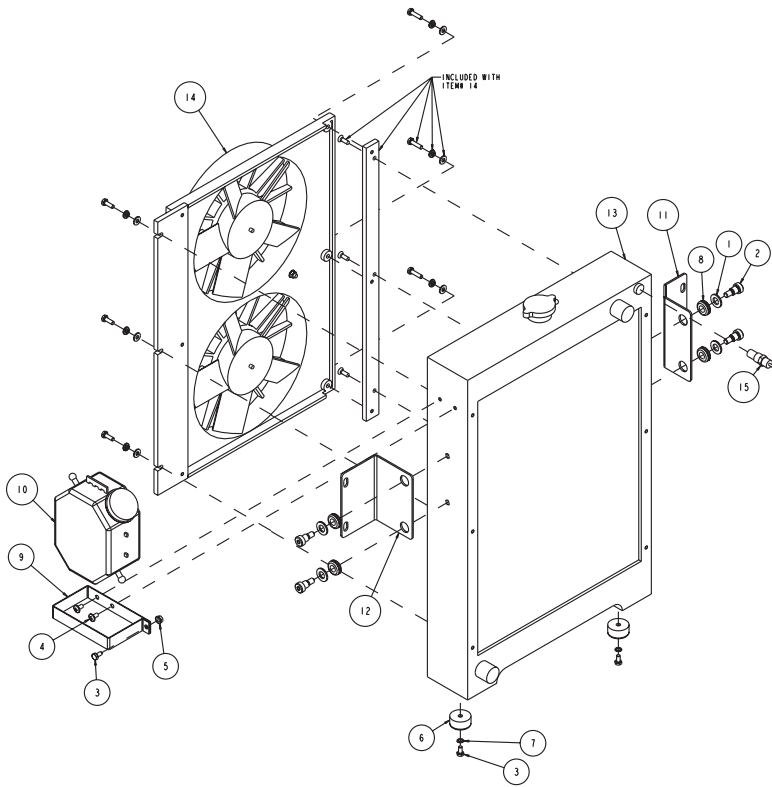

Part# 167946-KB

Part# 169287