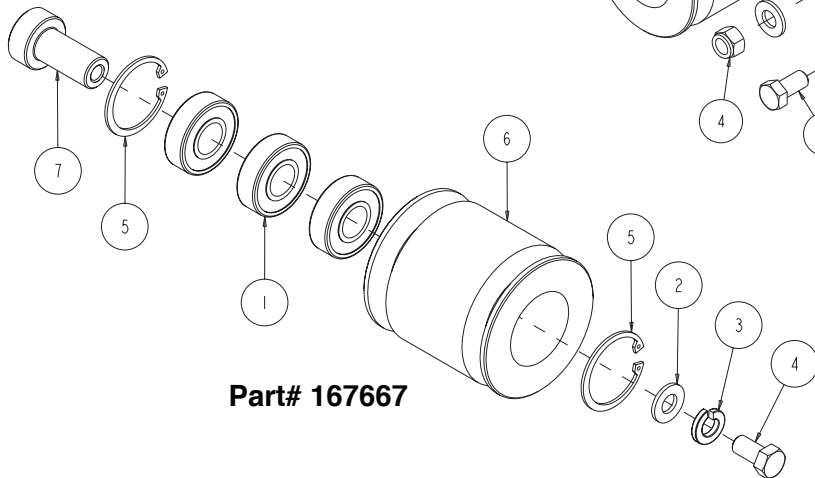

Part# 167222

Part# 167666

Part# 167667

MK-4000KB Assembly Instrument Panel Part# 167222			
ITEM	DESCRIPTION	PART #	QTY
1	SCREW, 1/4-20 X 3/4 FLAT HEAD PHILLIPS	154657	1
2	PLUG, 1/2 FLUSH HEAD BUTTON	156779	2
3	PANEL, INSTRUMENT (COMP)	160909-KB	1
4	CONTROL, THROTTLE-COMP	162616-KB	1
5	KNOB, DEPTH INDICATOR (COMP)	162629	1
6	POINTER, DEPTH INDICATOR	162630	1
7	ASSY, DEPTH INDICATOR	162881	1
8	LIGHT, 1/2" DIA, PANEL, RED	163938	2
9	LIGHT, 1/2" DIA, PANEL, GREEN	163939	1
10	GAUGE, FUEL, ANALOG	164151	1
11	GAUGE, TACH, DIESEL	164152-D	1
12	GAUGE, TEMP, 2"	167501	1