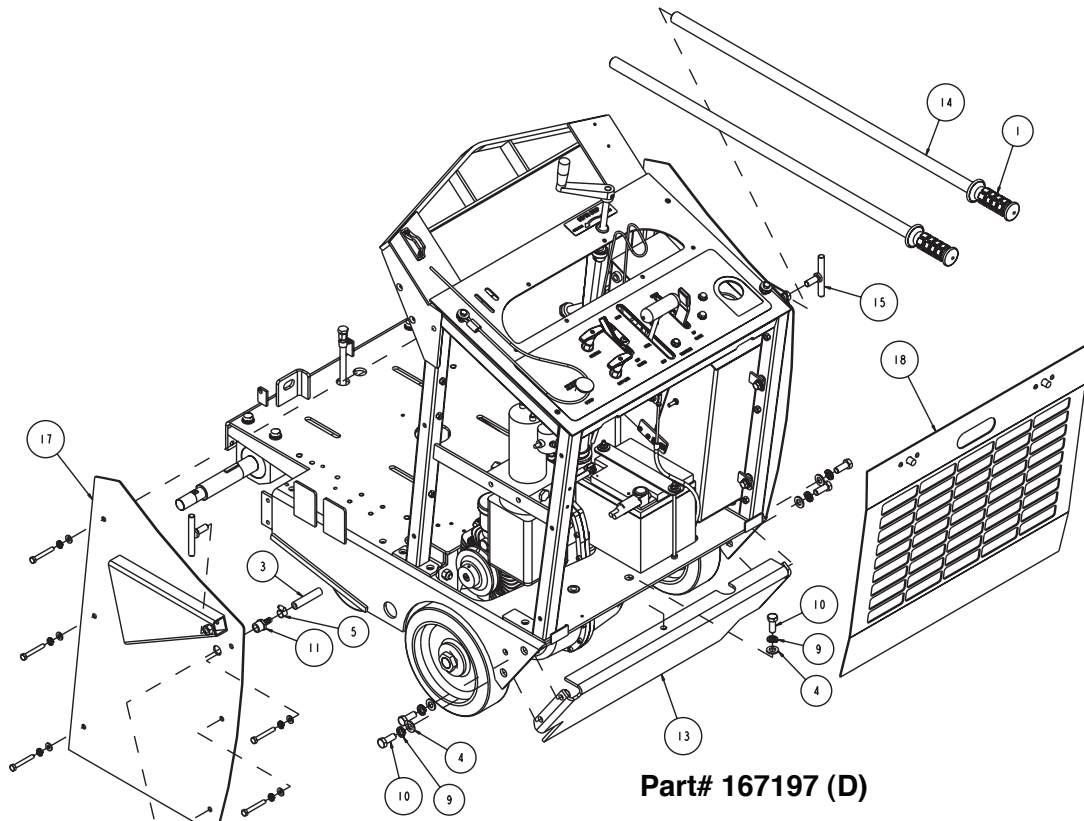

MK-4000KB Assembly Sub D Part# 167197			
ITEM	DESCRIPTION	PART #	QTY
1	GRIP, HANDLE, 1.0 ID	150842	2
2	ELBOW, 1/2 MNPT 90 STREET, GALV	150844	1
3	HOSE, 3/8 X 5/8 VINYL, 18"	150845	1
4	WASHER, 1/2 SAE FLAT	150924	5
5	CLAMP, 5/8 HOSE	151198	1
6	FITTING, 1/2 MNPT X 3/4 FNH	151322	1
7	WASHER, LOCK, SPLIT, 5/16	151747	6
8	WASHER, 5/16 SAE FLAT	151754	6
9	WASHER, 1/2 SPLIT LOCK	153524	5
10	SCREW, 1/2-13 X 1-1/4 HEX HEAD CAP	153532	5
11	FITTING, 1/2 MNPT X 3/8 BARB	153653	1
12	SCREW, HEX, 5/16-18 X 2-1/4	153951	6
13	PLATE, REAR FRAME	161106	1
14	HANDLEBAR	161158	2
15	KNOB, 1/2-13 T-HANDLE	162635	2
16	FITTING, 1/2 NPT COUPLER	164208	1
17	PANEL, TOWER L/H	167285	1
18	ASSY, BACK PANEL, LATCHING	167505	1

MK-4000KB Assembly Sub E Part# 167197			
ITEM	DESCRIPTION	PART #	QTY
1	NUT, HEX, 5/16-18	101196	1
2	WRENCH, BOX END, 1 - 1/2 X 9/16	137976	1
3	SCREW, 3/8-16 X 1-3/4 HEX HEAD CAP	150920	2
4	WASHER, 1/2 SAE FLAT	150924	4
5	5/16 FENDER WASHER	151053	2
6	NUT, 3/8-16 NYLOK HEX	152505	2
7	WASHER, 1/2 SPLIT LOCK	153524	4
8	SCREW, 1/2-13 X 1-1/4 HEX HEAD CAP	153532	4
9	SCREW, 5/16-18 X 1-1/4 HEX HEAD	153950	1
10	ASSY, POINTER, FRONT	160931	1
11	ASSY, REAR POINTER	163824	1
12	BRACKET, ENGINE GUIDE, RIGHT	167242	1
13	BRACKET, ENGINE GUIDE, LEFT	167243	1
14	WRENCH, 1" OPEN END	169382	1