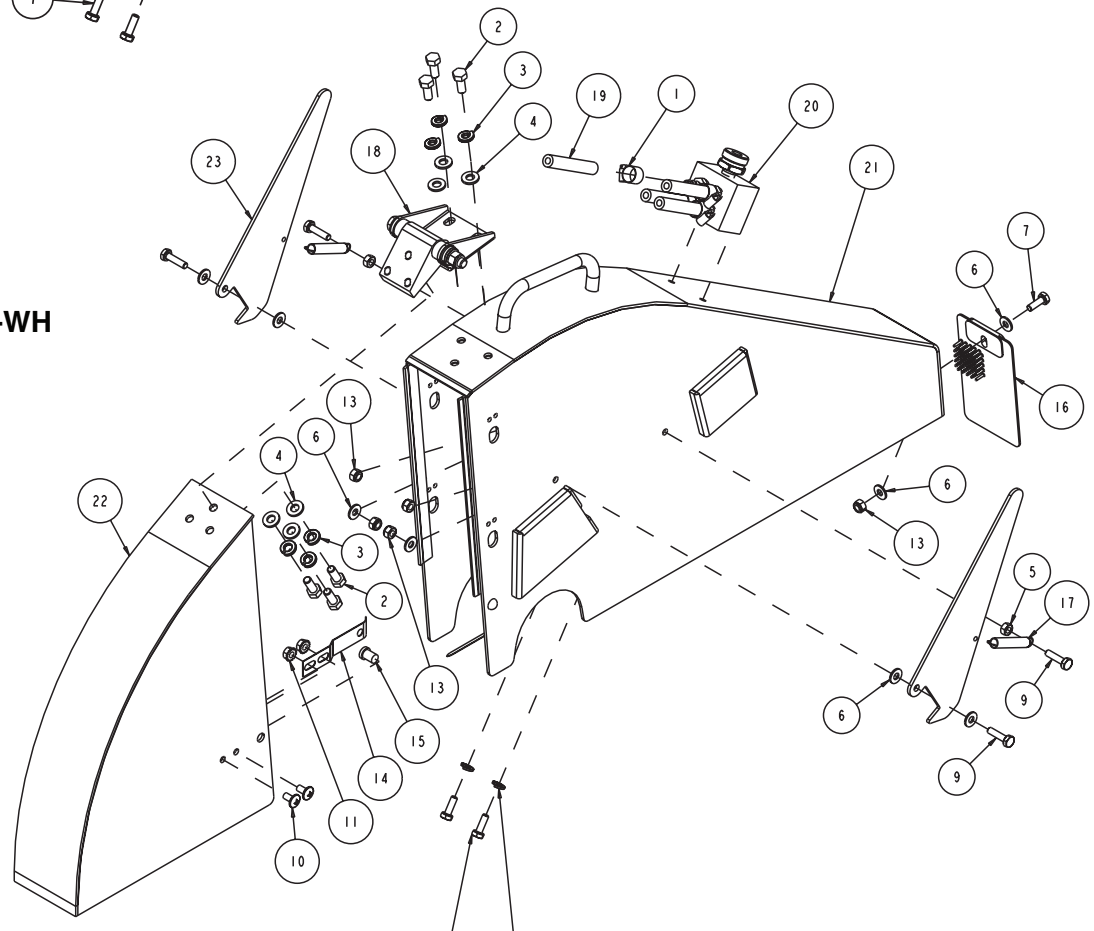

Part# 168279-26-WH