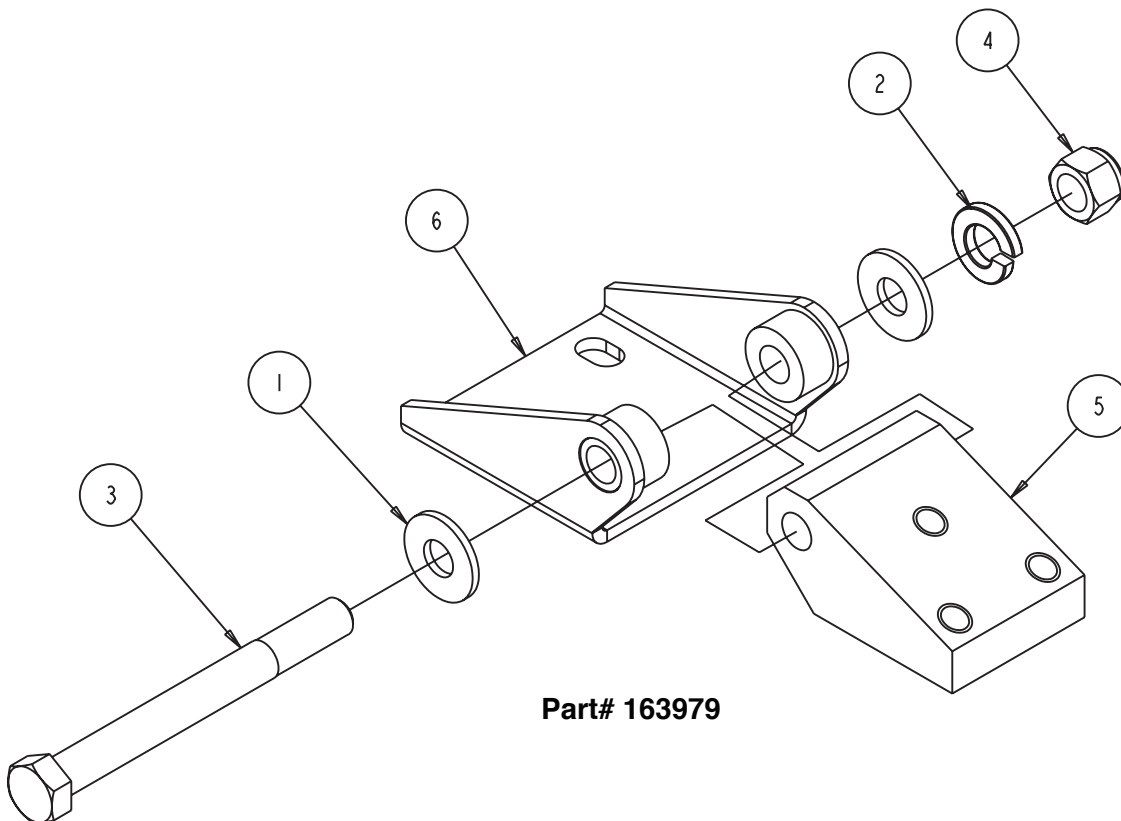

Part# 163979