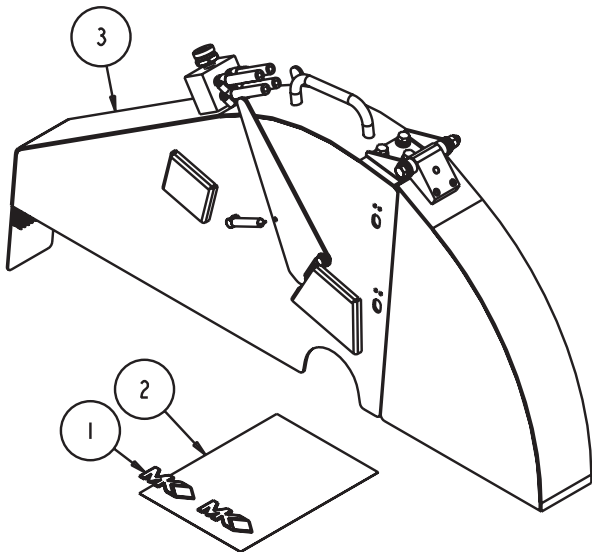

MK-4000KB Assembly 26" Blade Guard Part# 168279-26-WH			
ITEM	DESCRIPTION	PART #	QTY
1	LOGO, MK ADHESIVE	157914	2
2	SHEET, WARNING LABELS, CONCRETE	166009	1
3	ASSY, BLADE GUARD 26", WHITE	168279-26-WH	1