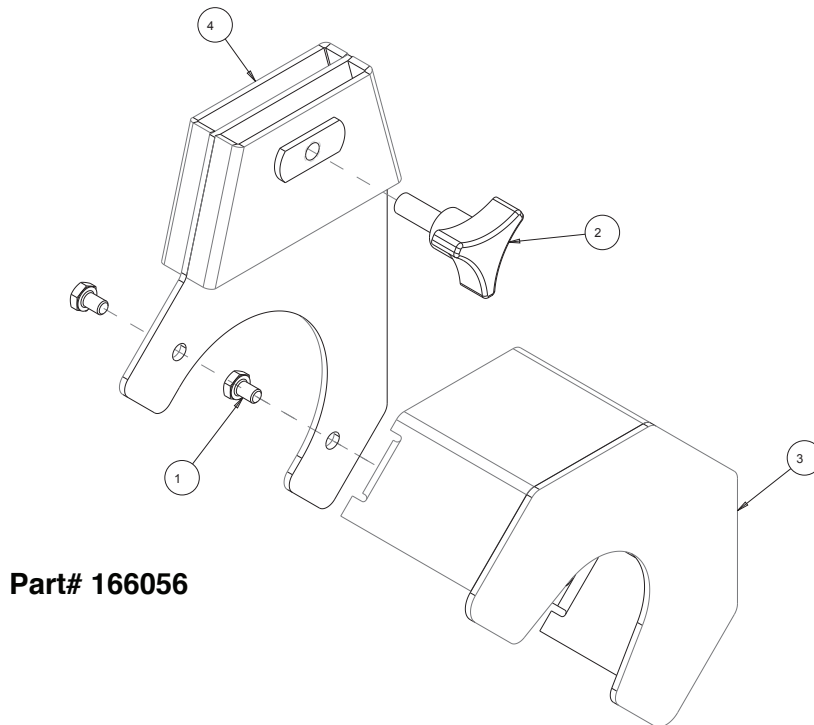

MK-4000KB Front Pointer Part# 160931			
ITEM	DESCRIPTION	PART #	QTY
1	NUT, 3/8-16 HEX	101188	2
2	NUT, 3/8-16 NYLOK HEX	152505	1
3	WHEEL, POINTER, 3"	155066	1
4	BUSHING, 3/8 ID X 1-5/8L	155153	1
5	SCREW, 3/8-16 X 2-1/2 HEX HEAD CAP	156030	1
6	KNOB, 3 PRONG 3/8-16 X 1	156175	2
7	POINTER ARM, FRONT	160938	1
8	ASSY, POINTER WHEEL	165238	1

MK-4000KB Rear Pointer Part# 163824			
ITEM	DESCRIPTION	PART #	QTY
1	WASHER, 1/2 SAE FLAT	150924	1
2	NUT, 1/2-13 NYLOK HEX	155162	1
3	ARM, REAR POINTER	160951	1
4	STANDOFF, REAR POINTER	163825	1

MK-4000KB Assy, Shaft Guard Part# 166056			
ITEM	DESCRIPTION	PART #	QTY
1	SCREW, HEX HD 1/4 - 20 X 3.8	153526	2
2	KNOB, 3 PRONG 3.8 - 16 X 1	156175	1
3	GUARD, SHAFT	161109	1
4	BACK PLATE, SHAFT GUARD	166057	1