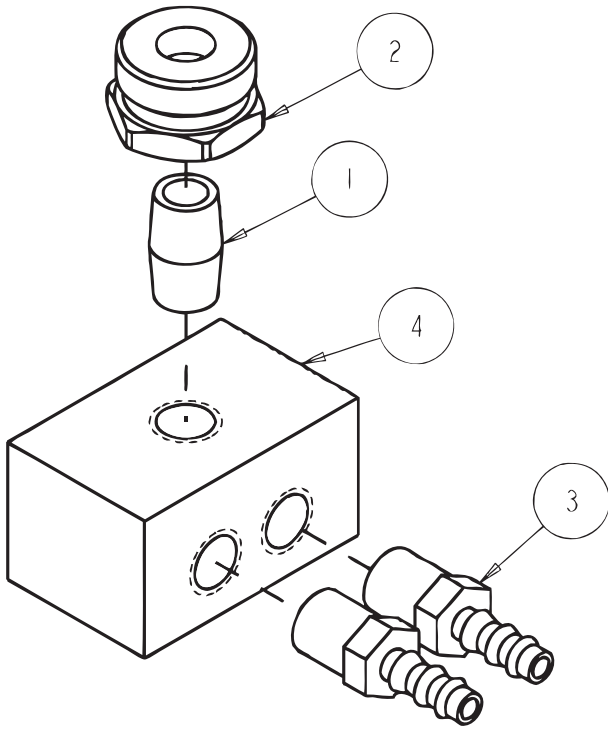

Part# 167624