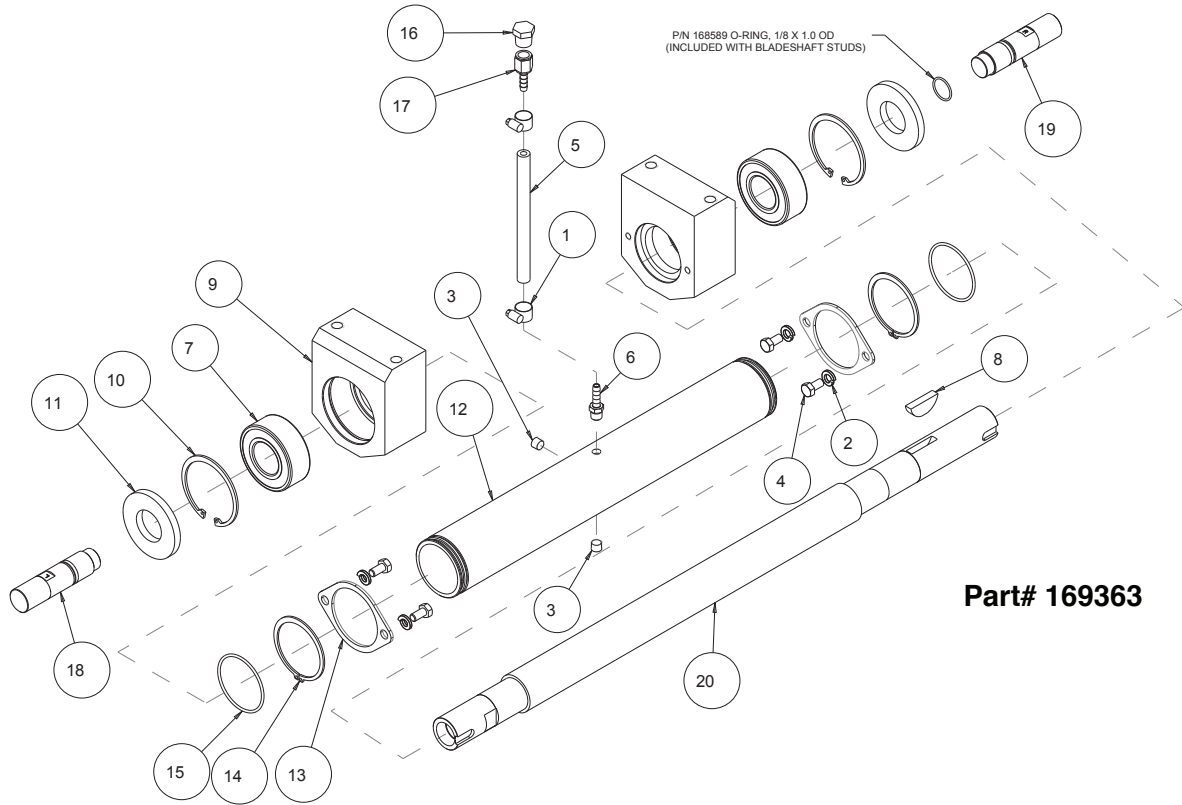

MK-4000KB Blade Shaft Part# 169363			
ITEM	DESCRIPTION	PART #	QTY
1	CLAMP, 5/8 HOSE	151198	2
2	WASHER, 5/16 SPLIT LOCK	151747	4
3	PLUG, 1/8NPT HEX SOCKET	152472	2
4	SCREW, 5/16-18 X 5/8 HEX HEAD CAP	153949	4
5	HOSE, 1/4 FUEL	154163	1
6	FITTING, 1/8 MNPT X 1/4 BARB	155809	1
7	BEARING, 35X72X27, D-ROW BALL	160810	2
8	KEY, WOODRUFF, 5/16 X 1-1/2	160816	1
9	BLOCK, 72mm BEARING	161199	2
10	RING , 72mm INTERNAL RETAINING	161201	2
11	SEAL, 1-3/8 X 72mm OIL	161202	2
12	TUBE, BLADE SHAFT	161203	1
13	FLANGE, BLADESHAFT TUBE	161205	2
14	RING, RETAINING, 2-1/2 EXTERNAL	161206	2
15	O-RING, 3/32 X 2-1/20D	161207	2
16	PLUG, 3/8NPT BRONZE BREATHER	161209	1
17	FITTING, 1/4 FNPT X 1/4 BARB	162601	1
18	STUD, BLADESHAFT, LH THREAD	168587	1
19	STUD, BLADESHAFT, RH THREAD	168588	1
20	SHAFT, BLADE, KEYED, 35MM	169364	1

MK-4000KB Assembly Truck, Font Pivot Part# 165705			
Item	Description	Part #	Qty
1	CLAMP, HOSE, 5/8	151198	1
2	BEARING, 1.0 ID PILLOW BLOCK	157924	2
3	CYLINDER, 4" HYDRAULIC	160846	1
4	WHEEL, 6 X 2-1/2 X I	160848	2
5	COLLAR, 1.0 SHAFT	160849	2
6	WASHER, 1 SAE FLAT	160851	4
7	PIN, Ø3/4 X 5 CLEVIS	160961	1
8	RING, .75 E-STYLE RETAINING	161163	2
9	HOSE, 1/4NPT X 9/16JIC90 HYD	162600	1
10	SPACER, 1.0 X .75 X 1.94	164046	1
11	TRUCK, FRONT PIVOT	165704	1
12	ELBOW, 3/8 FJIC X 3.8 BARB	170388	1