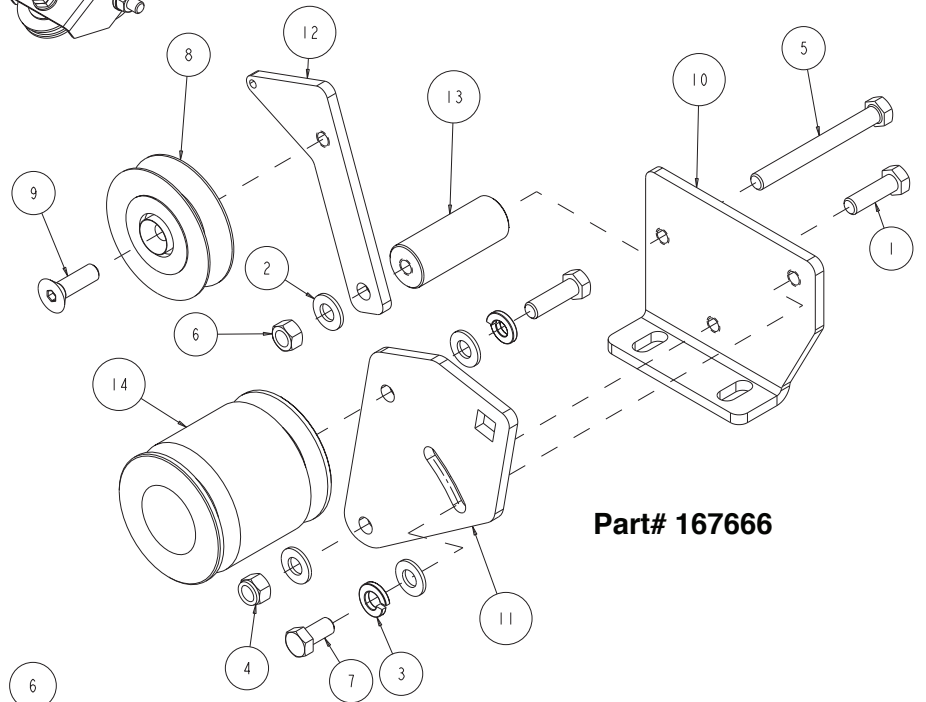

Part# 167666