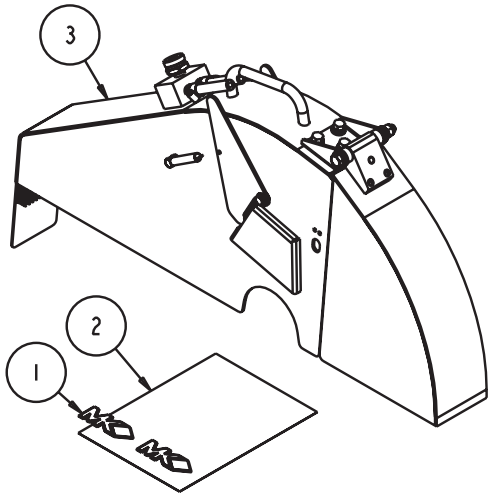

MK-4000KB Assembly 20" Blade Guard Part# 168279-20-WH			
ITEM	DESCRIPTION	PART #	QTY
1	LOGO, MK ADHESIVE	157914	2
2	SHEET, WARNING LABELS, CONCRETE	166009	1
3	ASSY, BLADE GUARD 20", WHITE	168279-20-WH	1