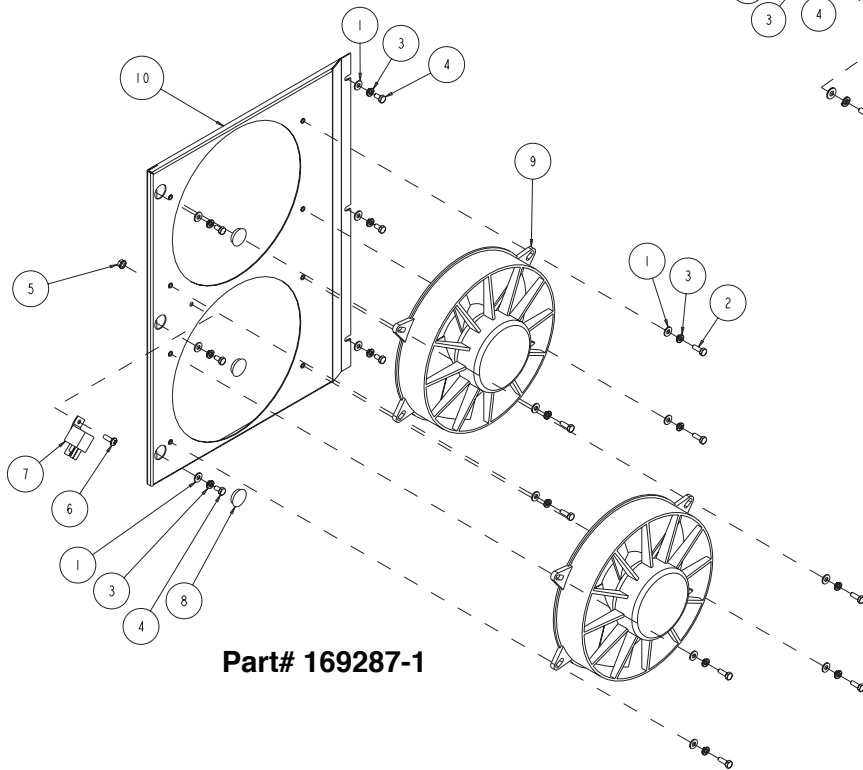

Part# 169287-1