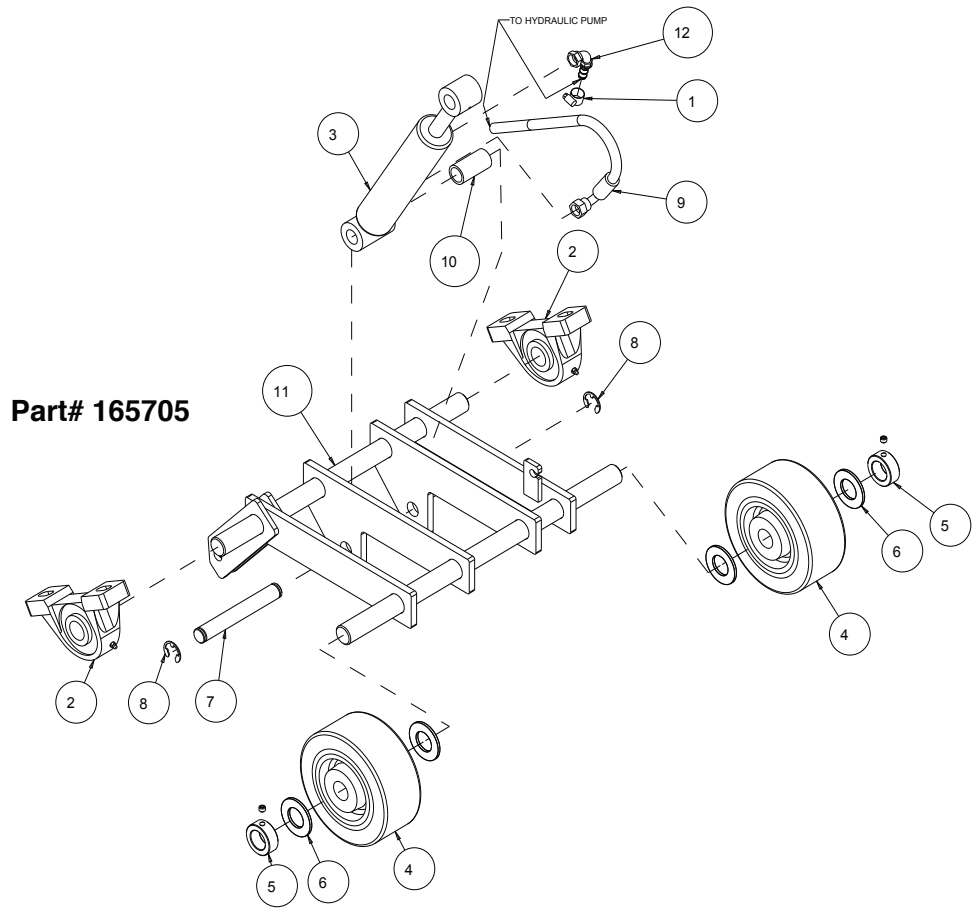

MK-4000KB Blade Shaft Part# 169363			
ITEM	DESCRIPTION	PART #	QTY
1	CLAMP, 5/8 HOSE	151198	2
2	WASHER, 5/16 SPLIT LOCK	151747	4
3	PLUG, 1/8NPT HEX SOCKET	152472	2
4	SCREW, 5/16-18 X 5/8 HEX HEAD CAP	153949	4
5	HOSE, 1/4 FUEL	154163	1
6	FITTING, 1/8 MNPT X 1/4 BARB	155809	1
7	BEARING, 35X72X27, D-ROW BALL	160810	2
8	KEY, WOODRUFF, 5/16 X 1-1/2	160816	1
9	BLOCK, 72mm BEARING	161199	2
10	RING , 72mm INTERNAL RETAINING	161201	2
11	SEAL, 1-3/8 X 72mm OIL	161202	2
12	TUBE, BLADE SHAFT	161203	1
13	FLANGE, BLADESHAFT TUBE	161205	2
14	RING, RETAINING, 2-1/2 EXTERNAL	161206	2
15	O-RING, 3/32 X 2-1/20D	161207	2
16	PLUG, 3/8NPT BRONZE BREATHER	161209	1
17	FITTING, 1/4 FNPT X 1/4 BARB	162601	1
18	STUD, BLADESHAFT, LH THREAD	168587	1
19	STUD, BLADESHAFT, RH THREAD	168588	1
20	SHAFT, BLADE, KEYED, 35MM	169364	1

MK-4000KB Assembly Truck, Font Pivot Part# 165705			
Item	Description	Part #	Qty
1	CLAMP, HOSE, 5/8	151198	1
2	BEARING, 1.0 ID PILLOW BLOCK	157924	2
3	CYLINDER, 4" HYDRAULIC	160846	1
4	WHEEL, 6 X 2-1/2 X I	160848	2
5	COLLAR, 1.0 SHAFT	160849	2
6	WASHER, 1 SAE FLAT	160851	4
7	PIN, Ø3/4 X 5 CLEVIS	160961	1
8	RING, .75 E-STYLE RETAINING	161163	2
9	HOSE, 1/4NPT X 9/16JIC90 HYD	162600	1
10	SPACER, 1.0 X .75 X 1.94	164046	1
11	TRUCK, FRONT PIVOT	165704	1
12	ELBOW, 3/8 FJIC X 3.8 BARB	170388	1