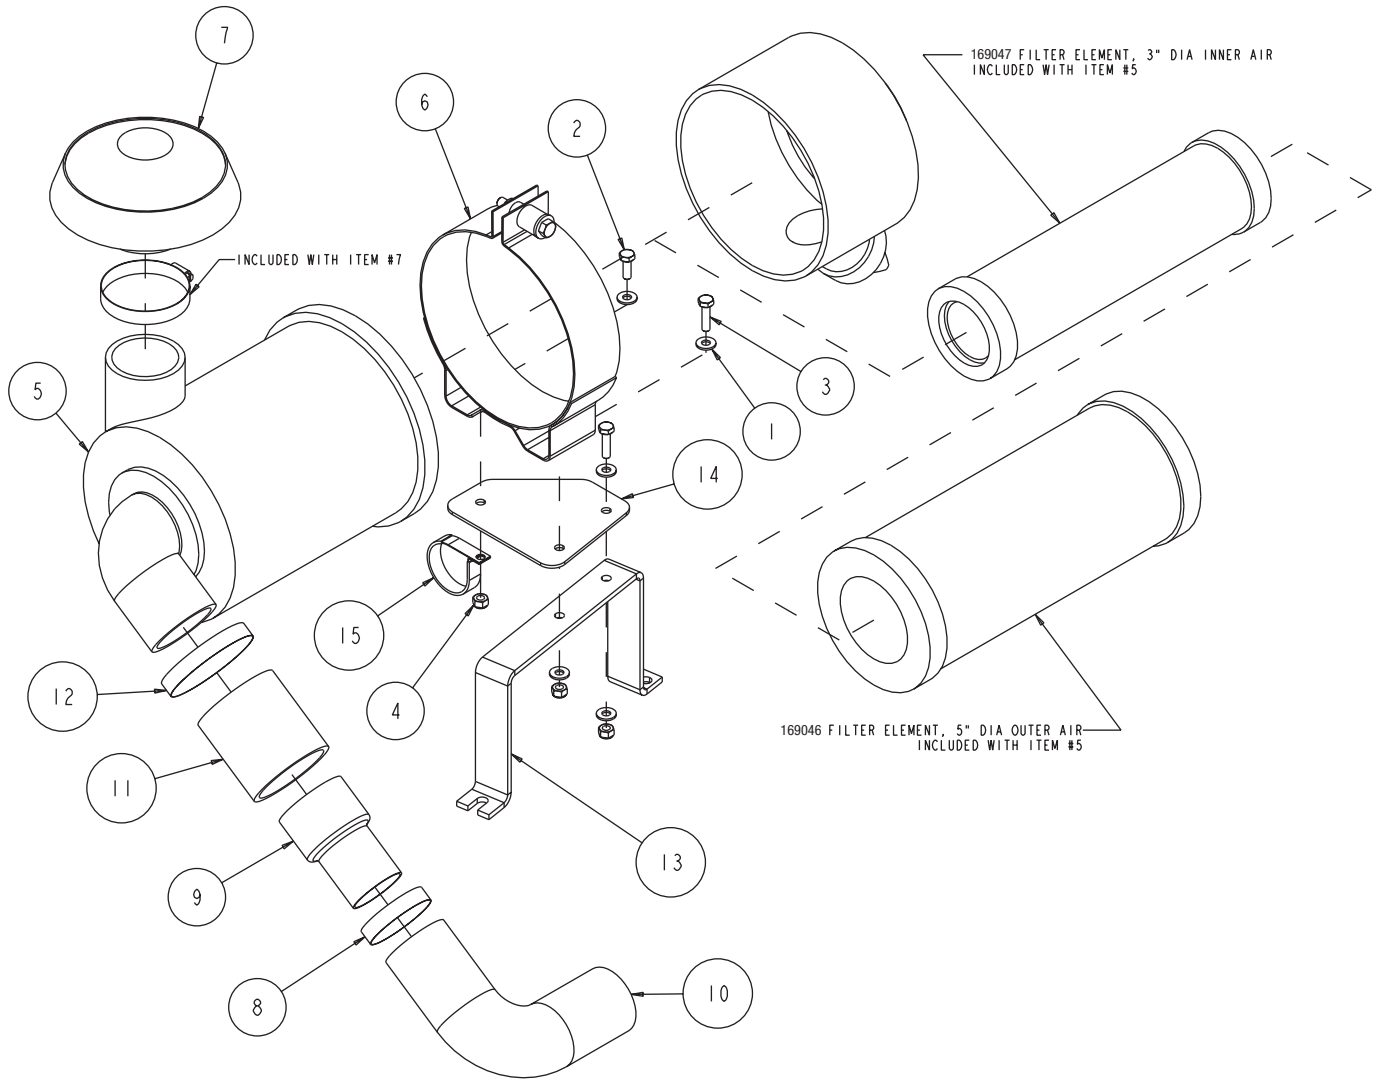

Part# 167509

MK-4000KB 7" Assembly Air Cleaner Part# 167509			
ITEM	DESCRIPTION	PART #	QTY
1	WASHER, 1/4 SAE FLAT	151915	5
2	SCREW, 1/4-20 X 3/4 HEX HEAD	152370	1
3	SCREW, HEX HD CAP, 1/4-20 X 1	152676	2
4	NUT, 1/4-20 NYLOK	159857	3
5	AIR CLEANER, 7"	162607	1
6	BRACKET, 7" AIR CLEANER	162608	1
7	HOOD, 2.5" INLET	162609	1
8	CLAMP, 1-5/16 TO 2-1/4 HOSE	162816	1
9	ADAPTER, 1-7/800 X 2-1/4 ID TUBE	162857	1
10	HOSE, Ø1-3/4 X 90 INTAKE (COMP)	163985-KB	1
11	HOSE, 2-112 ID INTAKE (COMP)	163986	1
12	CLAMP, 2-5/16 TO 3-1/4 HOSE	164242	2
13	BRACKET, AIR CLEANER, KB	167510	1
14	PLATE, AIR CLEANER, KB	167511	1
15	CLAMP, I -3/4 CUSHION LOOP	167522	1