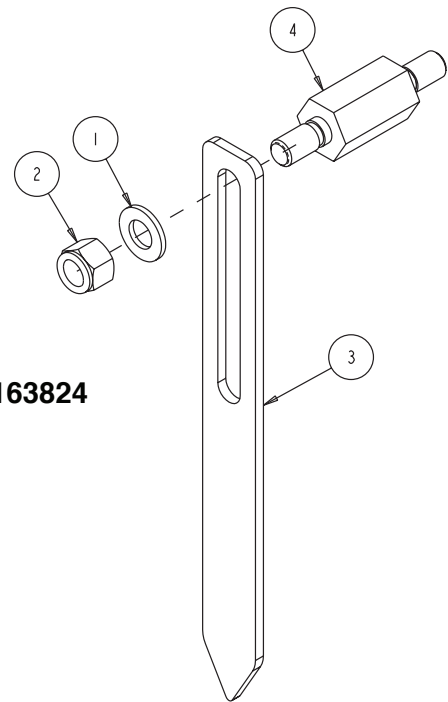

MK-4000KB Front Pointer Part# 160931			
ITEM	DESCRIPTION	PART #	QTY
1	NUT, 3/8-16 HEX	101188	2
2	NUT, 3/8-16 NYLOK HEX	152505	1
3	WHEEL, POINTER, 3"	155066	1
4	BUSHING, 3/8 ID X 1-5/8L	155153	1
5	SCREW, 3/8-16 X 2-1/2 HEX HEAD CAP	156030	1
6	KNOB, 3 PRONG 3/8-16 X 1	156175	2
7	POINTER ARM, FRONT	160938	1
8	ASSY, POINTER WHEEL	165238	1

MK-4000KB Rear Pointer Part# 163824			
ITEM	DESCRIPTION	PART #	QTY
1	WASHER, 1/2 SAE FLAT	150924	1
2	NUT, 1/2-13 NYLOK HEX	155162	1
3	ARM, REAR POINTER	160951	1
4	STANDOFF, REAR POINTER	163825	1

MK-4000KB Assy, Shaft Guard Part# 166056			
ITEM	DESCRIPTION	PART #	QTY
1	SCREW, HEX HD 1/4 - 20 X 3.8	153526	2
2	KNOB, 3 PRONG 3.8 - 16 X 1	156175	1
3	GUARD, SHAFT	161109	1
4	BACK PLATE, SHAFT GUARD	166057	1