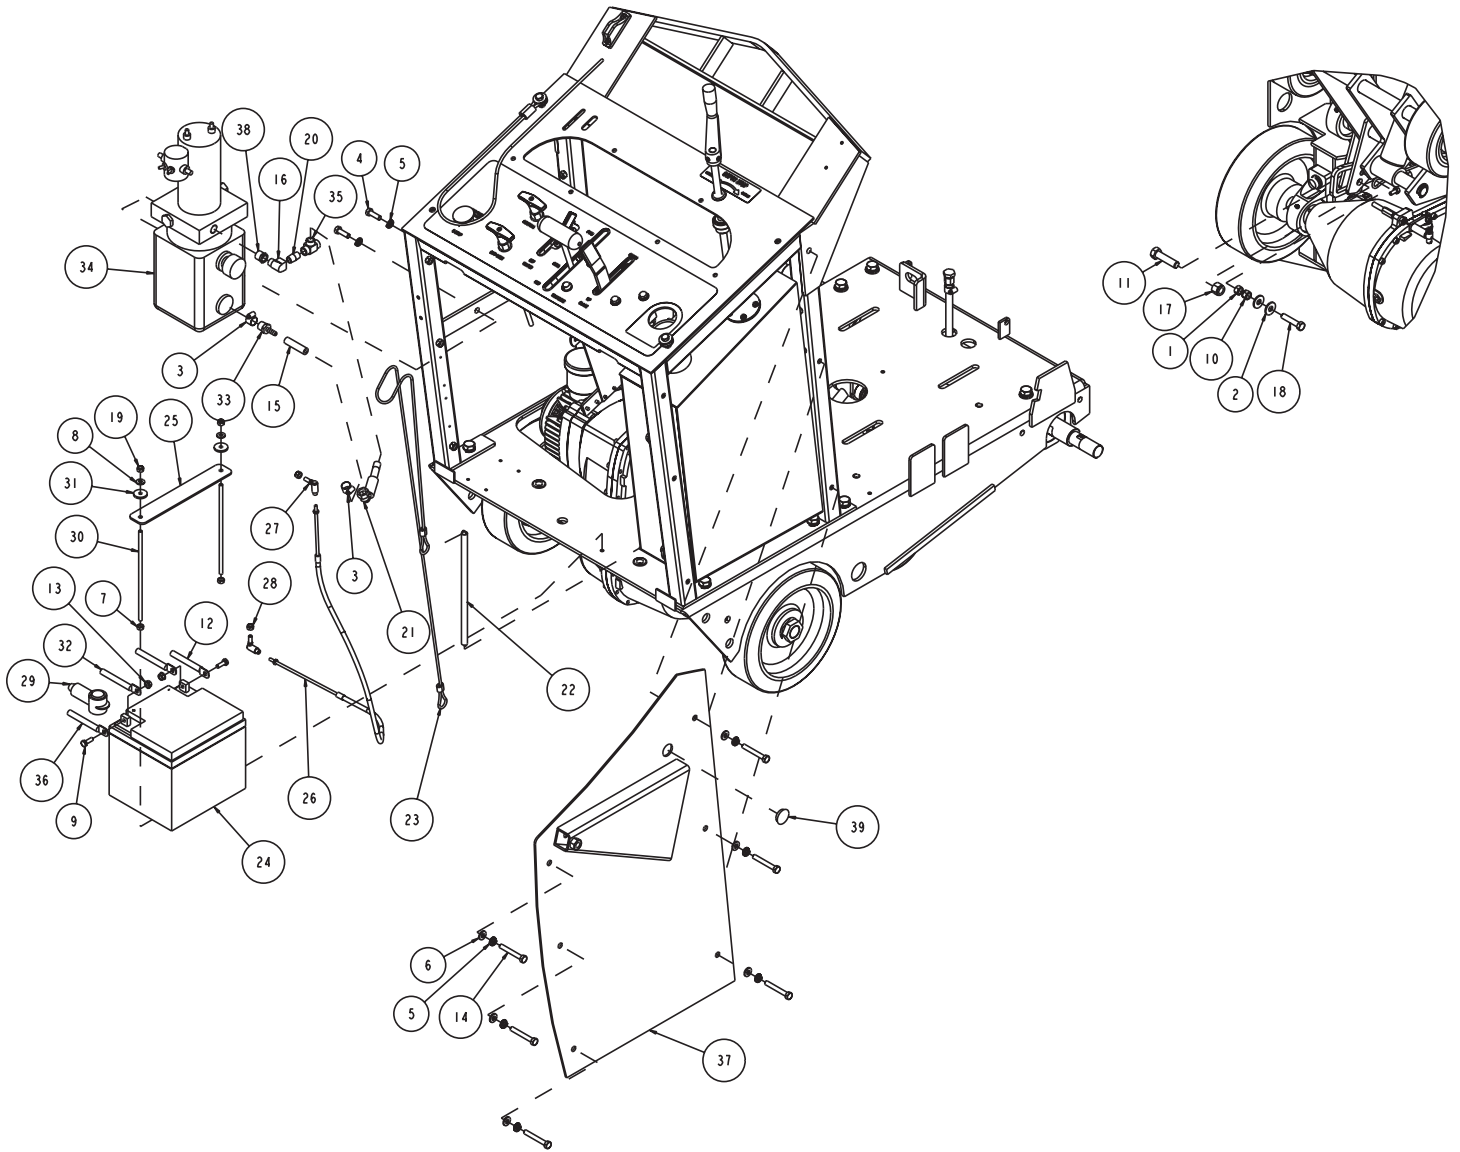

Part# 167197 (C)

MK-4000KB Assembly Sub C Part# 167197			
ITEM	DESCRIPTION	PART #	QTY
1	NUT, HEX, 3/8 - 16	101188	1
2	WASHER, FLAT, USS, 3/8	101360	2
3	CLAMP, 5/8 HOSE	151198	2
4	SCREW, 5/16-18 X 1 HEX HEAD	151743	2
5	WASHER, LOCK, SPLIT, 5/16	151747	8
6	WASHER, FLAT, SAE, 5/16	151754	6
7	NUT, HEX, 1/4 -20	151893	2
8	WASHER 1/4, SAE FLAT	151915	2
9	SCREW, HEX HD, 1/4 -20 X 3/4	152370	2
10	NUT, 3/8 - 16 NYLOK HEX	152505	1
11	SCREW, HEX HD 1/2 - 13 X 2	153533	1
12	CABLE, 4GA X 24 BLACK BATTERY	153849	2
13	NUT, HEX, TW, 1/4 - 20	153941	2
14	SCREW, HEX, 5/16 - 18 X 2 - 1/4	153951	6
15	HOSE, 1/4 FUEL, 36" LONG	154163	1
16	ELBOW, 1/4 MNPT STREET	154615	1
17	NUT, 1/2 - 13 NYLOK HEX	155162	1
18	SCREW, 3/8 - 16 X 1 3/4 HEX HD	158398	1
19	NUT, HEX, NYLK, 1/4 - 20	159857	2
20	NIPPLER, 1/4 NPT X CLOSE, BRASS	159905	1
21	HOSE, 1/4 NPT X 9/16JIC90 HYD	162600	1
22	SPRING, .44 X 10.3 X .041 EXTENSION	162627	1
23	CABLE, 52" DEPTH INDICATOR	162628	1
24	BATTERY 12 VOLT 40 AMP-HOUR	162642	1
25	BRACKET, BATTERY HOLDDOWN	162647	1
26	CABLE, TRANS CONTROL	162858	1
27	BALL JOINT, 30 SERIES	162859	2
28	NUT, HEX, NYLK, 1/4 - 28	163936	2
29	COVER, 1" BATTERY TERMINAL, RED	163940	1
30	STUD, 1/4-20 X 8	164212	2
31	WASHER, 1/4 RUBBER FENDER	164593	2
32	CABLE, 4GA X 52 RED BATTERY	166050	1
33	FITTING, 3/8 MNPT X 1/4 BARB, BRASS	167239	1
34	PUMP, HYDRAULIC	167271	1
35	FITTING, TEE, 1/4 FNPT, BRASS	167272	1
36	CABLE, 4GA X 29 RED BATTERY	167273	1
37	PANEL, TOWER R/H	167284	1
38	FITTING, 3/8 MNPT X 1/4 FNPT	167506	1
39	PLUG, HOLE PLASTIC 1.0"	167941	1